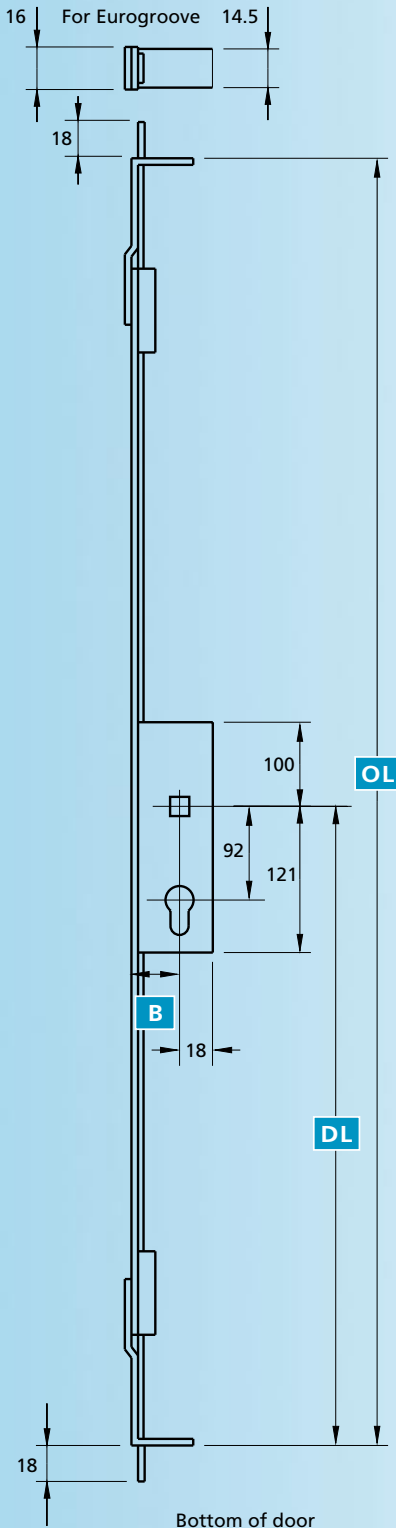

LOCKING MECHANISM

SHOOT BOLT & KEEPS (6000 SERIES)

10 YEAR GUARANTEE

CORROSION RESISTANT

VARIETY OF EURO PROFILE CYLINDERS

The Door Lock People

Not to scale.

All dimensions are in mm and are nominal.
ERA Products reserves the right to change specification without notice.

To select the required slave MPL part number, use the tables below to determine:

1. The backset
2. The overall length of the unit

KEY

B	Backset
DL	Datum Line
OL	Overall Length - including shoot bolts Maximum length illustrated. Bars can be shortened by maximum 30mm top and bottom.

LOCKING MECHANISM

B	DL	OL	Part No.	Box Qty
35	1050	2120	6535-00-85AA	5
45	"	"	6545-00-85AA	"

SHOOT BOLT (SOLD SEPARATELY)

Description	Part No.	Box Qty
High Security Shoot Bolt	5650-85	5
High Security Shoot Bolt – 20mm	5650-20-85	"
High Security Shoot Bolt – SS 430	5650-79	"
High Security Shoot Bolt – Low Threshold	5654-85	"
High Security Shoot Bolt – With Roller	5651-20-85	"

To be used in conjunction with master leaf for french doors

EXTENSION PIECE (SOLD SEPARATELY)

Description	Part No.	Box Qty
525mm Extension Piece	5660-85	5

To be used in conjunction with master leaf for french doors