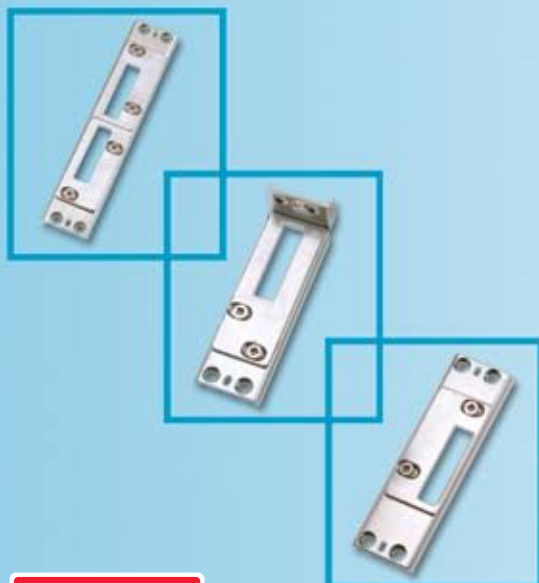

SLAVE UNIT (FRENCH DOORS)

LOCKING SYSTEM

FEATURES & BENEFITS

- 10 Year Guarantee
- Available as 35mm and 45mm Backsets, with 16mm face bar
- Non-handed lock mechanism to minimise stock requirements
- Accepts standard 92mm unsprung handles and euro profile cylinders (operates with all BS and DIN specification cylinders and most other types of cylinder)
- Adjustable steel keeps giving $\pm 2.0\text{mm}$
- Easy-fit packer system for alternative profiles
- Shoot bolt engagement for additional security

LOCKING MECHANISM

SHOOT BOLT & KEEPS (6000 SERIES)

10 YEAR GUARANTEE

CORROSION RESISTANT

VARIETY OF EURO PROFILE CYLINDERS

The Door Lock People

Not to scale.

All dimensions are in mm and are nominal.
ERA Products reserves the right to change specification without notice.

To select the required slave MPL part number, use the tables below to determine:

1. The backset
2. The overall length of the unit

KEY

B	Backset
DL	Datum Line
OL	Overall Length - including shoot bolts Maximum length illustrated. Bars can be shortened by maximum 30mm top and bottom.

LOCKING MECHANISM

B	DL	OL	Part No.	Box Qty
35	1050	2120	6535-00-85AA	5
45	"	"	6545-00-85AA	"

SHOOT BOLT (SOLD SEPARATELY)

Description	Part No.	Box Qty
High Security Shoot Bolt	5650-85	5
High Security Shoot Bolt – 20mm	5650-20-85	"
High Security Shoot Bolt – SS 430	5650-79	"
High Security Shoot Bolt – Low Threshold	5654-85	"
High Security Shoot Bolt – With Roller	5651-20-85	"