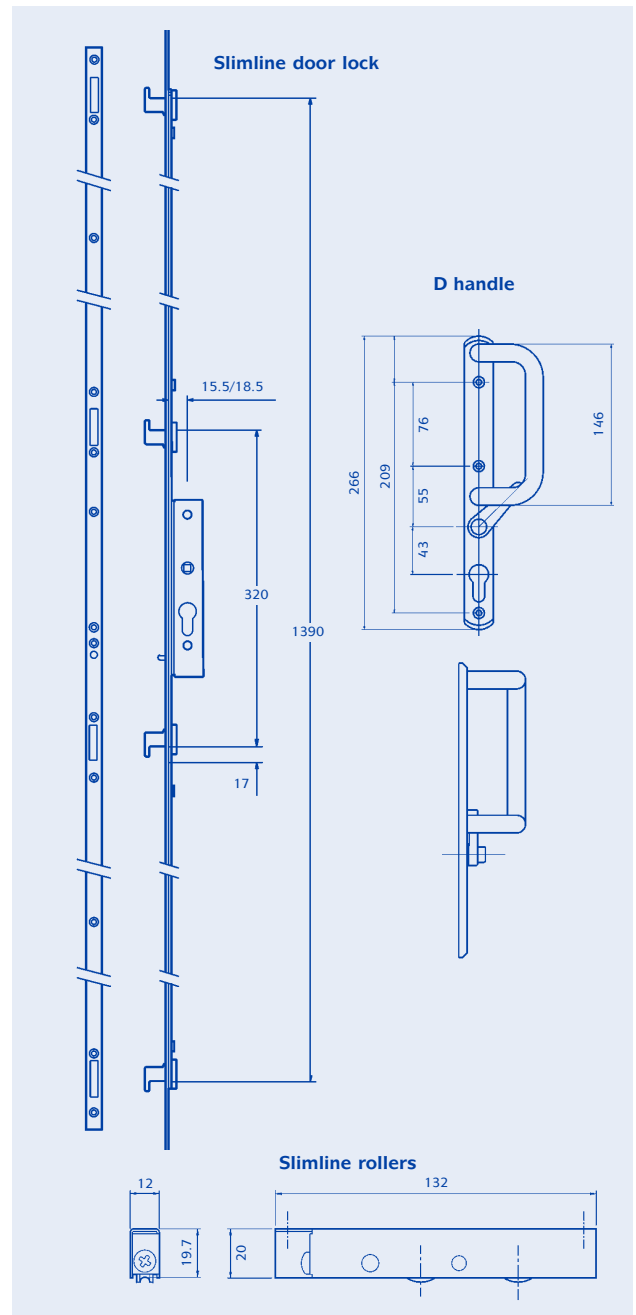

Rollers have been designed specifically to fit into any standard eurogroove and suit all 4, 5 and 6mm diameter tracks. Adjustment is simply via the roller's end screw, allowing 7mm height adjustment if needed.

Product options

Slimline locks available in two backsets: 15.5mm and 18.5mm. Handles available in gold, chrome, white and black. See opposite for complete list of product codes.

SLIMLINE PATIO DOOR LOCK

Part numbers

Lock

15.5mm Backset DPLSH154H01

18.5mm Backset DPLSH184H01

Keeps & Locating Pin

Please contact sales office for part codes, profile dependent

D Handles	Locking LH	Locking RH	Non-Locking LH	Non-Locking RH
Polished Gold	DHPGDSH4220	DHPGDSH4221	DHPGDSH4225	DHPGDSH4226
Polished Chrome	DHPCHSH4240	DHPCHSH4241	DHPCHSH4245	DHPCHSH4246
White	DHPWHS4230	DHPWHS4231	DHPWHS4235	DHPWHS4236
Black	DHPBKSH4250	DHPBKSH4251	DHPBKSH4255	DHPBKSH4256