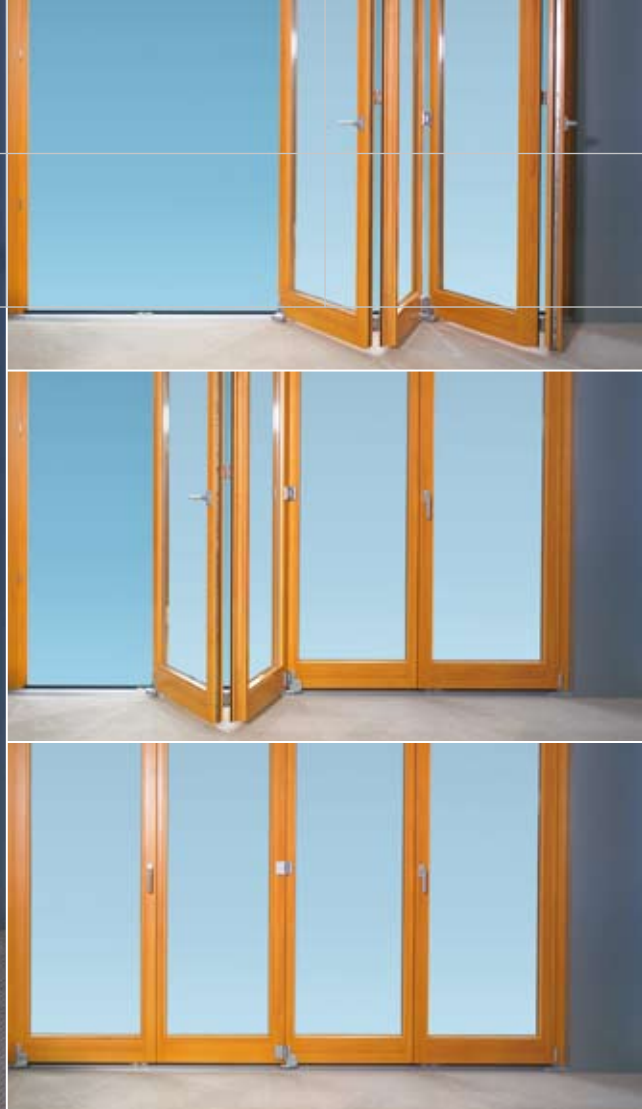

FS-PORTAL

Folding sliding door
hardware that offers clear
and unobstructed openings

Light, air and space - exactly as you would like it

The new FS-PORTAL folding sliding door hardware from SIEGENIA-AUBI allows you to move the folding door to the side safely and easily, maximising the opening and allowing easy access to the outdoors. Using up to 7 sashes, you can create an opening of up to 6.3 meters. FS-PORTAL hardware is suitable for timber, pvc or aluminium profiles.

A ball-bearing raced roller and folding hinges combination enables smooth and easy operation.

Painted hardware cover caps offer a wide range of colour options for your door.

Easy access

Thanks to the new SIEGENIA-AUBI hardware you can now install folding sliding doors with a very low threshold.