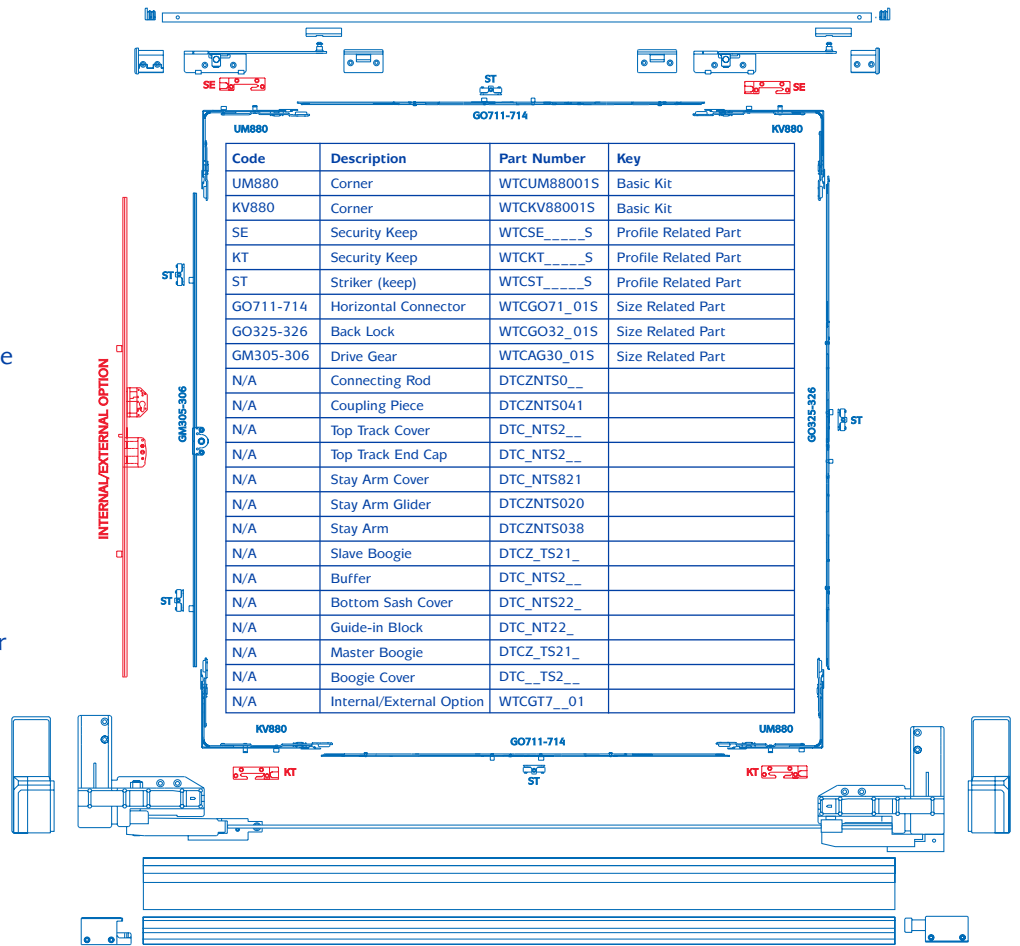

Code	Description	Part Number	Key
UM880	Corner	WTCUM88001S	Basic Kit
KV880	Corner	WTCKV88001S	Basic Kit
SE	Security Keep	WTCSE____S	Profile Related Part
KT	Security Keep	WTKCT____S	Profile Related Part
ST	Striker (keep)	WTCST____S	Profile Related Part
GO711-714	Horizontal Connector	WTCGO71_01S	Size Related Part
GO325-326	Back Lock	WTCGO32_01S	Size Related Part
GM305-306	Drive Gear	WTCAG30_01S	Size Related Part
N/A	Connecting Rod	DTCZNTS0__	
N/A	Coupling Piece	DTCZNTS041	
N/A	Top Track Cover	DTC_NTS2__	
N/A	Top Track End Cap	DTC_NTS2__	
N/A	Stay Arm Cover	DTC_NTS821	
N/A	Stay Arm Glider	DTCZNTS020	
N/A	Stay Arm	DTCZNTS038	
N/A	Slave Boogie	DTCZ_TS21__	
N/A	Buffer	DTC_NTS2__	
N/A	Bottom Sash Cover	DTC_NTS22__	
N/A	Guide-in Block	DTC_NT22__	
N/A	Master Boogie	DTCZ_TS21__	
N/A	Boogie Cover	DTC__TS2__	
N/A	Internal/External Option	WTCGT7__01	

SafetyPLUS Dual Locking

3D pop out adjustable rollers

Groove Claws

EASY ORDERING SYSTEM

		SASH REBATE WIDTH			
		640 - 850	851 - 1100	1101 - 1350	1351 - 1600
SASH REBATE HEIGHT	1640-1940	PATIO SIZE 1	PATIO SIZE 2	PATIO SIZE 3	PATIO SIZE 4
	1640-1940	PATIO SIZE 5	PATIO SIZE 6	PATIO SIZE 7	PATIO SIZE 8
	1941-2240	PATIO SIZE 9	PATIO SIZE 10	PATIO SIZE 11	PATIO SIZE 12
	1941-2240	PATIO SIZE 13	PATIO SIZE 14	PATIO SIZE 15	PATIO SIZE 16
		STANDARD	Internal/External LOCKING	STANDARD	Internal/External LOCKING

Part numbers

Size 1 – Standard Locking

Basic Set	LH	DTKBL50001
	RH	DTKBR50002
Horizontal Set	Brown	DTKHB00608
	White	DTKHW00608
Vertical Set		DTKVZ01720
Striker Set		DTSL6XXXX

Size 2 – Standard Locking

Basic Set	LH	DTKBL50001
	RH	DTKBR50002
Horizontal Set	Brown	DTKHB00811
	White	DTKHW00811
Vertical Set		DTKVZ01720
Striker Set		DTSL6XXXX