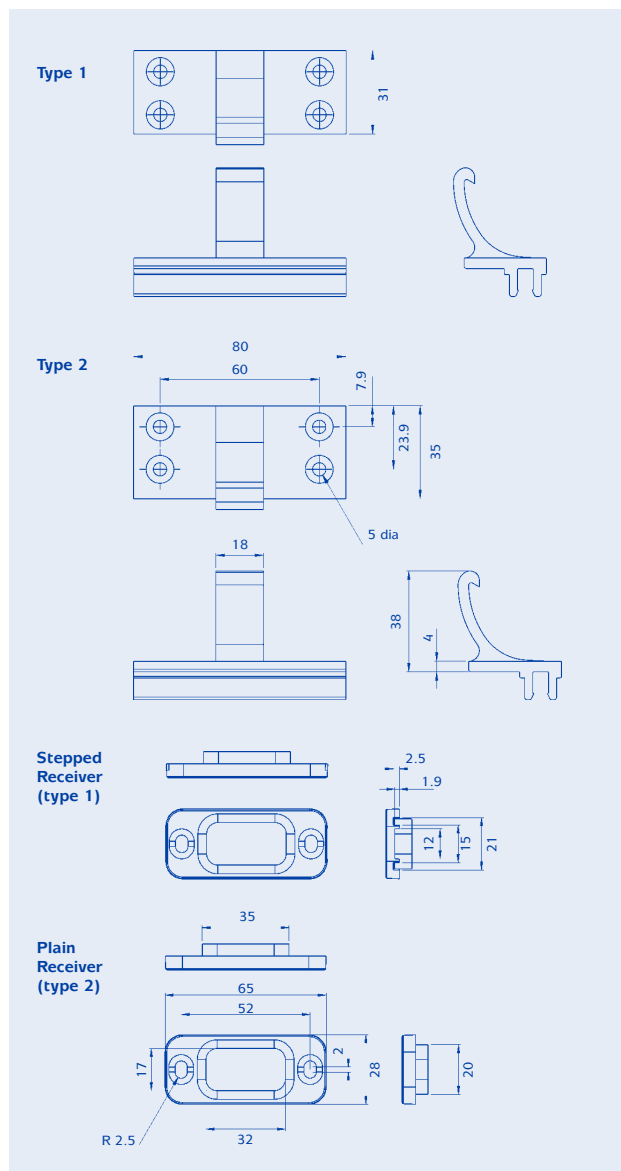

Product Options

Available in 2 types, profile information available on request. See opposite for complete list of product codes.