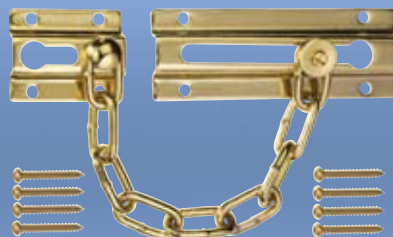

DOOR ACCESSORIES

The **ERA Concealed Door Chain** gives extra security for external doors and is fitted concealed in the door frame. Push button operation facilitates quick and easy locking and is especially suitable for the elderly. When in the locked position, conversation can take place through the door whilst being secured. The Concealed Door Chain can only be unlocked when the door is closed.

The **ERA Door Restrictor** is designed to limit door opening prior to allowing entrance to visitors. It is easily applied and released when the door is closed.

ORDERING DETAILS

Concealed Door Chain

Brassed	700-32
Satin Chrome	700-52

Slide Chain

Brassed	787-32
Satin	787-52

Timber/PVCu Door Chain

Brassed	791-32
Satin	791-52
Chrome	791-62

Door Restrictor

Brassed	789-32
Satin	789-52

CONCEALED DOOR CHAIN

DOOR VIEWER

SLIDE DOOR CHAIN

TIMBER/PVCU DOOR CHAIN

DOOR RESTRICTOR

Concealed Door Chain

Door Viewer

Slide Chain

Door Chain

Door Restrictor