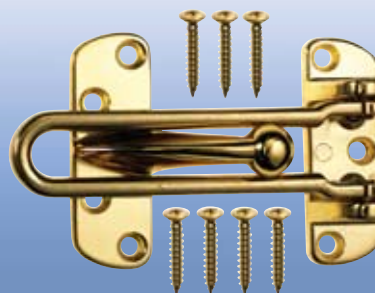

DOOR ACCESSORIES

The **ERA Concealed Door Chain** gives extra security for external doors and is fitted concealed in the door frame. Push button operation facilitates quick and easy locking and is especially suitable for the elderly. When in the locked position, conversation can take place through the door whilst being secured. The Concealed Door Chain can only be unlocked when the door is closed.

The **ERA Door Restrictor** is designed to limit door opening prior to allowing entrance to visitors. It is easily applied and released when the door is closed.

ORDERING DETAILS

Concealed Door Chain

Brassed	700-32
Satin Chrome	700-52

Slide Chain

Brassed	787-32
Satin	787-52

Timber/PVCu Door Chain

Brassed	791-32
Satin	791-52
Chrome	791-62

Door Restrictor

Brassed	789-32
Satin	789-52

CONCEALED DOOR CHAIN

DOOR VIEWER

SLIDE DOOR CHAIN

TIMBER/PVCU DOOR CHAIN

DOOR RESTRICTOR

Concealed Door Chain

Door Viewer

Slide Chain

Door Chain

Door Restrictor