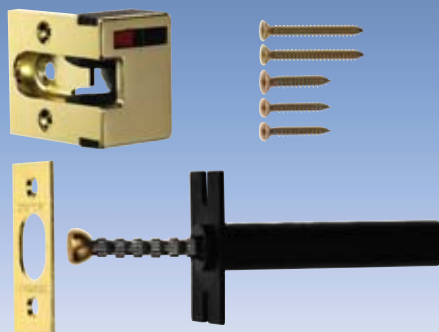

DOOR ACCESSORIES

The **ERA Concealed Door Chain** gives extra security for external doors and is fitted concealed in the door frame. Push button operation facilitates quick and easy locking and is especially suitable for the elderly. When in the locked position, conversation can take place through the door whilst being secured. The Concealed Door Chain can only be unlocked when the door is closed.

The viewer is adjustable to fit doors 35mm to 54mm thick.

The **ERA Door Chains** offer visible security, allowing conversation without giving access to visitors. ERA's 791 Door Chain is suitable for fitting to timber or PVCu doors.

The **ERA Door Restrictor** is designed to limit door opening prior to allowing entrance to visitors. It is easily applied and released when the door is closed.

ORDERING DETAILS

Concealed Door Chain

Brassed	700-32
Satin Chrome	700-52

Slide Chain

Brassed	787-32
Satin	787-52

Timber/PVCu Door Chain

Brassed	791-32
Satin	791-52
Chrome	791-62

Door Restrictor

Brassed	789-32
Satin	789-52

CONCEALED DOOR CHAIN

DOOR VIEWER