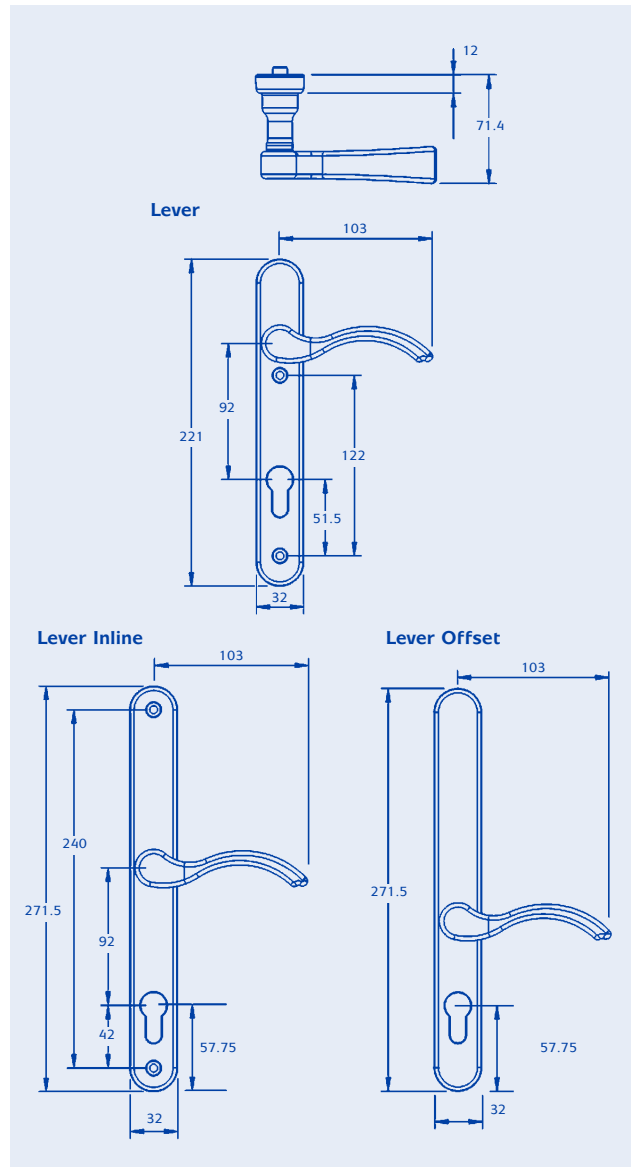

PAINTED

ZIRCON GOLD

ZIRCON CHROME

EURO CENTRES

COMPOSITE DOORS

PVCu DOORS

TIMBER DOORS

SARACEN SECURE

GUARANTEE