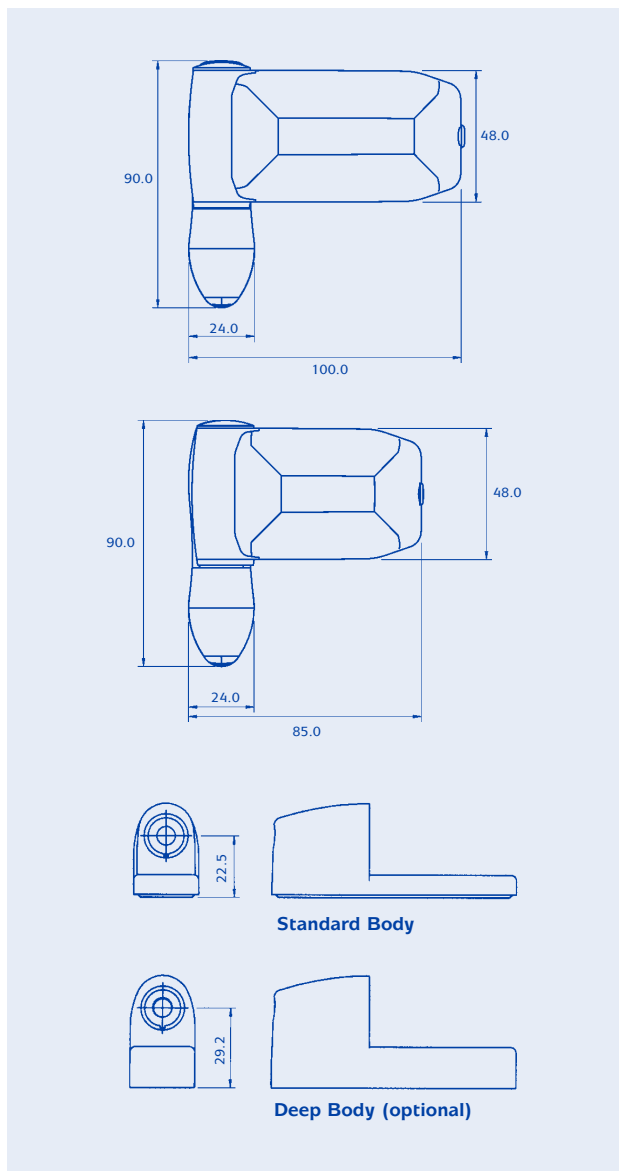

PAINTED

GOLD ELECTROPLATED

ZIRCON GOLD

COMPOSITE DOORS

TIMBER DOORS

PVC-U DOORS

SARACEN SECURE

SECURED BY DESIGN

GUARANTEE