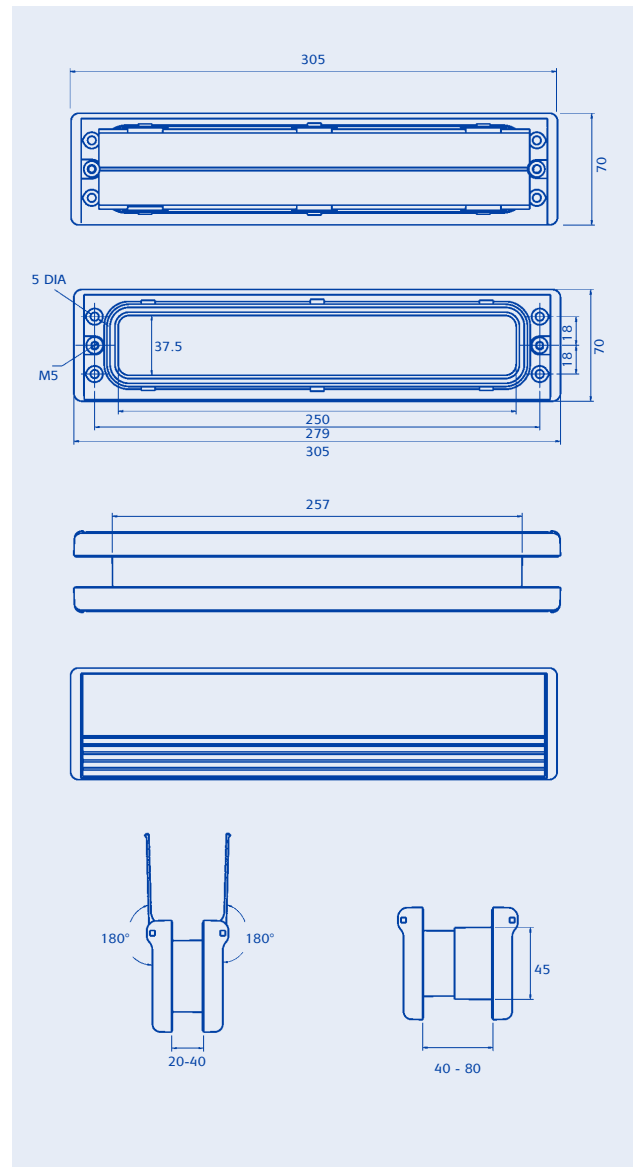

180° OPENING

PAINTED

ANODISED

ZIRCON GOLD

ZIRCON CHROME

COMPOSITE DOORS

PVCu DOORS

TIMBER DOORS

10 YEAR GUARANTEE