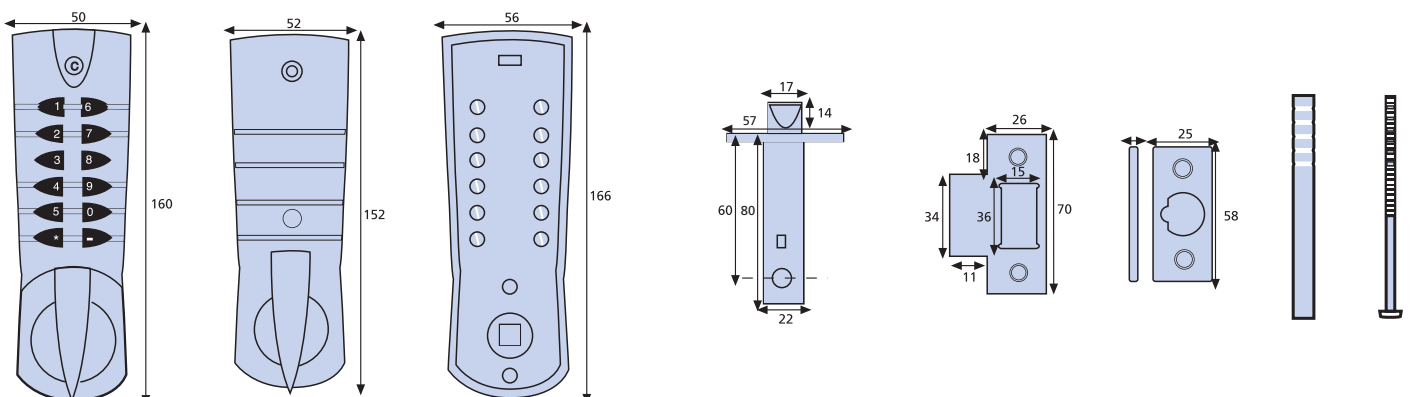

Codemaster Rebate Sets

Brass 13mm Rebate set	281-31
Brass 19mm Rebate set	282-31
Brass 25mm Rebate set	283-31
Satin 13mm Rebate set	281-51
Satin 19mm Rebate set	282-51
Satin 25mm Rebate set	283-51

Codemaster Digital Door Lock