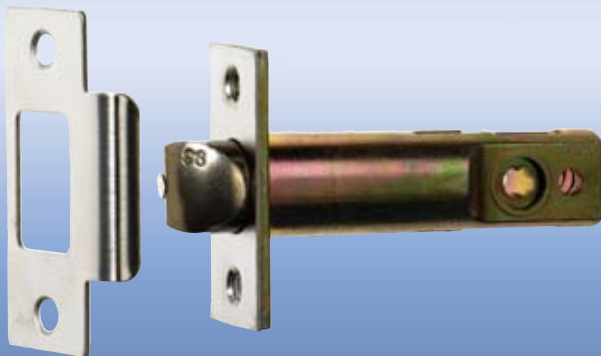

CODEMASTER DIGITAL DOOR LOCK

The **ERA Codemaster** has been enhanced with a new anti picking system, reinforced backplate, a metal latchbolt and improved fixing posts.

ERA Codemaster is a fully mechanical push button lock, suitable for regulating access in a variety of commercial, industrial and domestic applications. No keys or wiring required.

The lock is unlocked from the outside only through correct input of the user code and from the inside using an easy turn handle. Codemaster locks automatically on the spring latch bolt when the door is closed.

The security code can be reset in seconds using just a screwdriver, whilst the lock is fixed to the door. For added security, Codemaster has a 'primary key' feature - the first button pressed must be the primary key.

Codemaster is available in a range of colours and finishes.

Rebate sets and door repair plates are available.

- Suitable for door thickness 35-50mm.

CUT LENGTH = DOOR THICKNESS + 32mm (1 1/4")

ORDERING DETAILS