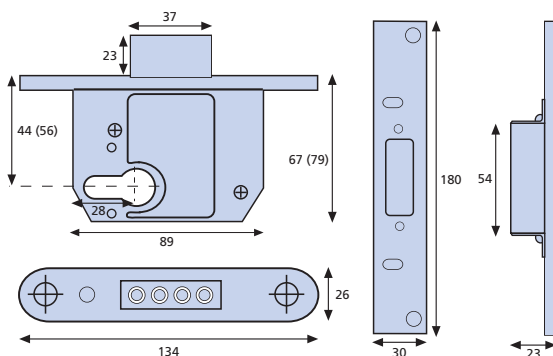

Sashlock Rebates

Brass Effect 12.7mm (1/2")	428-31
Satin 12.7mm (1/2")	428-51
Chrome Effect 12.7mm (1/2")	428-61
Brass Effect 25.4mm (1")	429-31
Satin 25.4mm (1")	429-51
Chrome Effect 25.4mm (1")	429-61

BS3621:2004

HIGH SECURITY FORTRESS EURO CYLINDER DEADLOCK

HIGH SECURITY FORTRESS EURO CYLINDER SASHLOCK

Deadlock

Sashlock

All dimensions in mm.