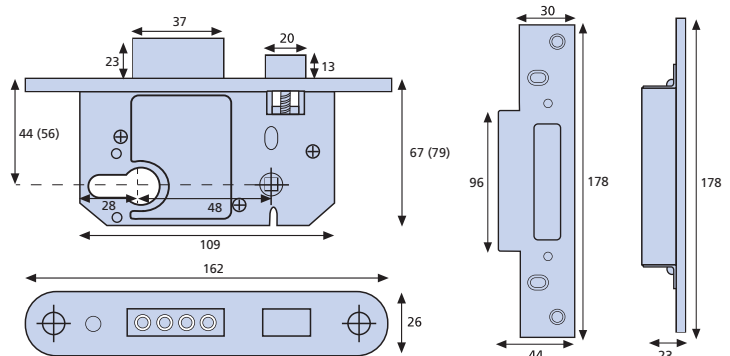

BS3621:2004

HIGH SECURITY FORTRESS EURO CYLINDER DEADLOCK

HIGH SECURITY FORTRESS EURO CYLINDER SASHLOCK

Deadlock

Sashlock

All dimensions in mm.