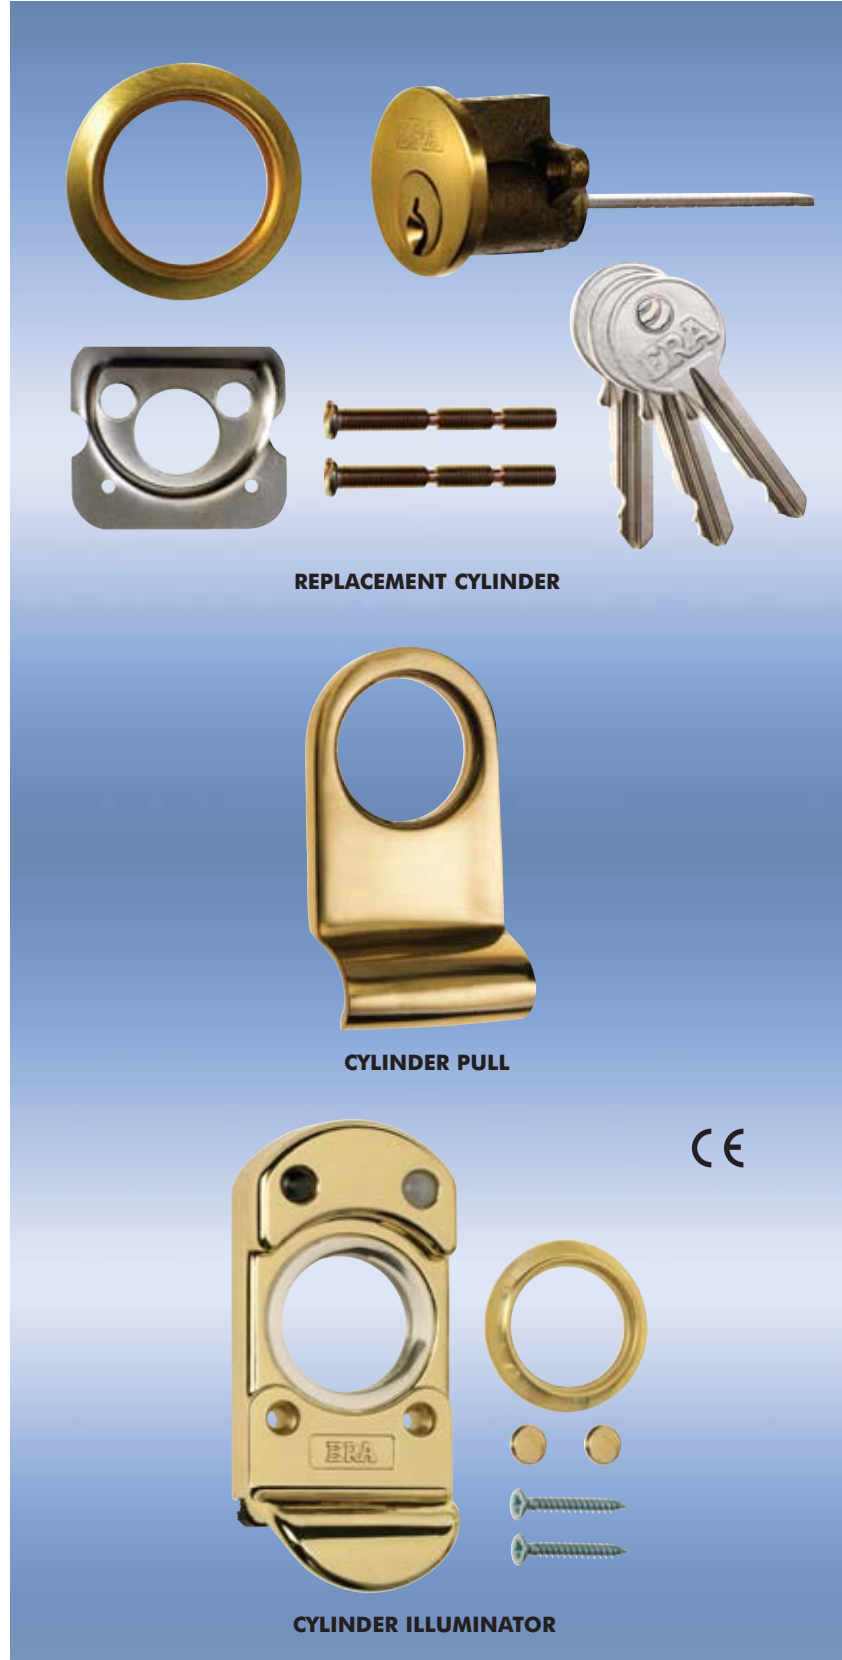

NIGHTLATCH ACCESSORIES

ERA Replacement Cylinders are suitable for all ERA Front Door Lock models as well as other makes of front door locks. The Rim Cylinder has an advanced specification rim for added security. Each cylinder is supplied with 3 keys.

ERA Cylinder Illuminator will ensure there is no more "fumbling around in the dark to find the keyhole", as it lights up the rim cylinder as you approach the door, so you can pinpoint exactly where the keyhole is.

ORDERING DETAILS

Replacement Cylinder

Brass	863-31
Satin	863-51

Cylinder Door Pull

Solid Brass	864-32
Solid Brass, bulk	864-35
Chrome	864-62
Chrome, bulk	864-66

Cylinder Illuminator

Brass, clam	875-32
Brass, bulk	875-35
Chrome, clam	875-62
Chrome, bulk	875-65

REPLACEMENT CYLINDER

CYLINDER PULL

CYLINDER ILLUMINATOR

Replacement Cylinder

Cylinder Pull

Cylinder Illuminator

All dimensions in mm.