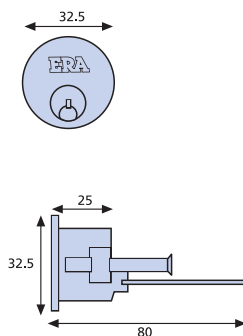

ORDERING DETAILS

Replacement Cylinder

Brass	863-31
Satin	863-51

Cylinder Door Pull

Solid Brass	864-32
Solid Brass, bulk	864-35
Chrome	864-62
Chrome, bulk	864-66

Cylinder Illuminator

Brass, clam	875-32
Brass, bulk	875-35
Chrome, clam	875-62
Chrome, bulk	875-65

REPLACEMENT CYLINDER

CYLINDER PULL

CYLINDER ILLUMINATOR

Replacement Cylinder

Cylinder Pull

Cylinder Illuminator

All dimensions in mm.