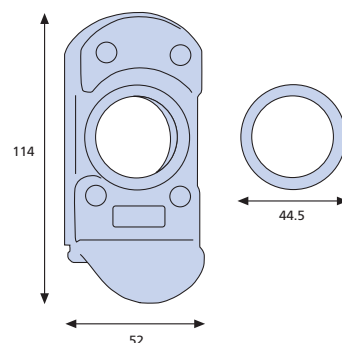

ORDERING DETAILS

Replacement Cylinder

Brass	863-31
Satin	863-51

Cylinder Door Pull

Solid Brass	864-32
Solid Brass, bulk	864-35
Chrome	864-62
Chrome, bulk	864-66

Cylinder Illuminator

Brass, clam	875-32
Brass, bulk	875-35
Chrome, clam	875-62
Chrome, bulk	875-65

REPLACEMENT CYLINDER

CYLINDER PULL

CYLINDER ILLUMINATOR

Replacement Cylinder

Cylinder Pull

Cylinder Illuminator

All dimensions in mm.