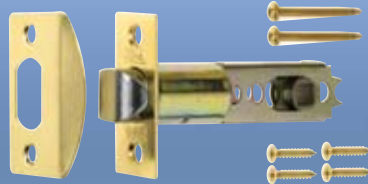

# DOOR KNOB SETS

**ENTRANCE LOCK SET AND TUBULAR LATCH**

**PASSAGE KNOB SET AND TUBULAR LATCH**

**PRIVACY KNOB SET AND TUBULAR LATCH**

**DUMMY KNOB**

The **ERA Range of Door Knob Sets** consist of Entrance, Privacy, Passage and Dummy functions, which are designed to meet all customer requirements. Easy to install, each set is supplied with fitting instructions and templates. Tubular latches are adjustable to either 60mm or 70mm.

The locks available in this range can be used in different environments, which means they are suitable for both commercial and domestic applications.

The **ERA Entrance Lock** has been designed for applications on front and back doors and can be locked from either inside or outside.

The **ERA Passage Door Knob** is suitable for internal doors and as it is a non-locking knob set, it allows free access at all times.

For bathroom and bedroom use, the external knob on the **ERA Privacy Lock** has an emergency release, combining safety and privacy.

The **ERA Dummy Door Knob** is suitable for internal doors and as is a non-locking single door knob, permanently fixed to the door and to be used in conjunction with a **Tubular Roller Latch**.