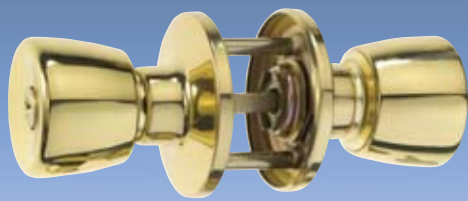

# DOOR KNOB SETS

**ENTRANCE LOCK SET AND TUBULAR LATCH**

**PASSAGE KNOB SET AND TUBULAR LATCH**

**PRIVACY KNOB SET AND TUBULAR LATCH**

**DUMMY KNOB**

The **ERA Range of Door Knob Sets** consist of Entrance, Privacy, Passage and Dummy functions, which are designed to meet all customer requirements. Easy to install, each set is supplied with fitting instructions and templates. Tubular latches are adjustable to either 60mm or 70mm.

The locks available in this range can be used in different environments, which means they are suitable for both commercial and domestic applications.

The **ERA Entrance Lock** has been designed for applications on front and back doors and can be locked from either inside or outside.

The **ERA Passage Door Knob** is suitable for internal doors and as it is a non-locking knob set, it allows free access at all times.

For bathroom and bedroom use, the external knob on the **ERA Privacy Lock** has an emergency release, combining safety and privacy.

The **ERA Dummy Door Knob** is suitable for internal doors and as is a non-locking single door knob, permanently fixed to the door and to be used in conjunction with a **Tubular Roller Latch**.