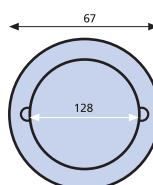

Dummy knob set brass finish, boxed **172-31**

Dummy knob set brass finish, clam pack **172-32**

Dummy knob set satin finish, boxed **172-51**

Door Knobs Sets

Passage and Dummy

Privacy

Entrance

All dimensions in mm.