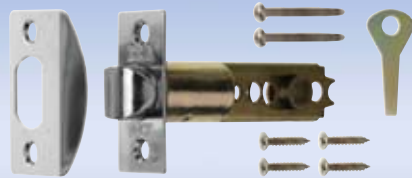

# DOOR KNOB SETS

**ENTRANCE LOCK SET AND TUBULAR LATCH**

**PASSAGE KNOB SET AND TUBULAR LATCH**

**PRIVACY KNOB SET AND TUBULAR LATCH**

**DUMMY KNOB**

The **ERA Range of Door Knob Sets** consist of Entrance, Privacy, Passage and Dummy functions, which are designed to meet all customer requirements. Easy to install, each set is supplied with fitting instructions and templates. Tubular latches are adjustable to either 60mm or 70mm.

The locks available in this range can be used in different environments, which means they are suitable for both commercial and domestic applications.

The **ERA Entrance Lock** has been designed for applications on front and back doors and can be locked from either inside or outside.

The **ERA Passage Door Knob** is suitable for internal doors and as it is a non-locking knob set, it allows free access at all times.

For bathroom and bedroom use, the external knob on the **ERA Privacy Lock** has an emergency release, combining safety and privacy.

The **ERA Dummy Door Knob** is suitable for internal doors and as is a non-locking single door knob, permanently fixed to the door and to be used in conjunction with a **Tubular Roller Latch**.