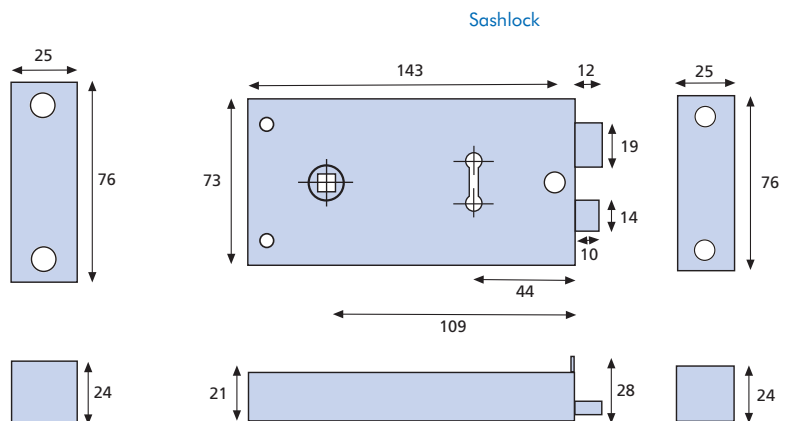

### Sashlocks

152x105mm Black - with handle. Clam	<b>177-10-2</b>
152x105mm Black - with handle. Bulk	<b>177-10-6</b>
152x105mm (6x4) Brass. Clam	<b>177-32</b>
152x105mm (6x4) Brass. Bulk	<b>177-36</b>
152x105mm (6x4) Grey. Clam	<b>177-42</b>
152x105mm (6x4) Grey. Bulk	<b>177-46</b>
143x73mm (5½x3) Brass. Clam	<b>178-32</b>
143x73mm (5½x3) Brass. Bulk	<b>178-36</b>
143x73mm (5½x3) Grey. Clam	<b>178-42</b>
143x73mm (5½x3) Grey. Bulk	<b>178-46</b>

**DEADLOCK**

**SASHLOCK**

All dimensions in mm.