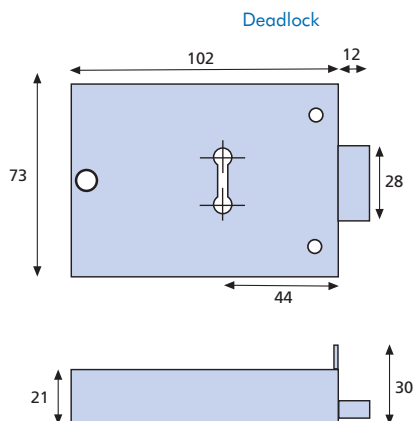

### Deadlocks

102x76mm Black Clam	<b>176-10-2</b>
102x76mm Black Bulk	<b>176-10-6</b>
102x76mm Grey Clam	<b>176-42</b>
102x76mm Grey Bulk	<b>177-46</b>

### Sashlocks

152x105mm Black - with handle. Clam	<b>177-10-2</b>
152x105mm Black - with handle. Bulk	<b>177-10-6</b>
152x105mm (6x4) Brass. Clam	<b>177-32</b>
152x105mm (6x4) Brass. Bulk	<b>177-36</b>
152x105mm (6x4) Grey. Clam	<b>177-42</b>
152x105mm (6x4) Grey. Bulk	<b>177-46</b>
143x73mm (5½x3) Brass. Clam	<b>178-32</b>
143x73mm (5½x3) Brass. Bulk	<b>178-36</b>
143x73mm (5½x3) Grey. Clam	<b>178-42</b>
143x73mm (5½x3) Grey. Bulk	<b>178-46</b>

**DEADLOCK**

**SASHLOCK**

All dimensions in mm.