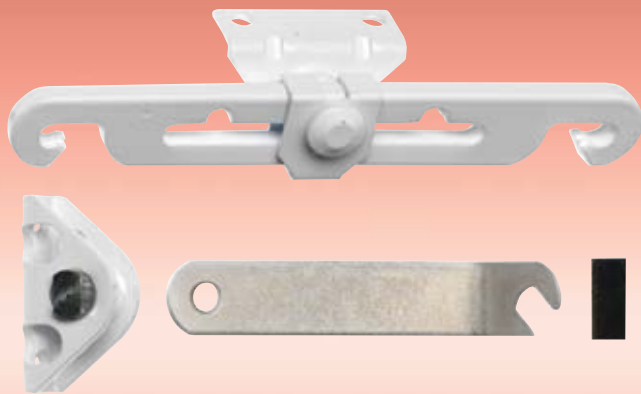

WINDOW RESTRICTOR - METAL WINDOWS