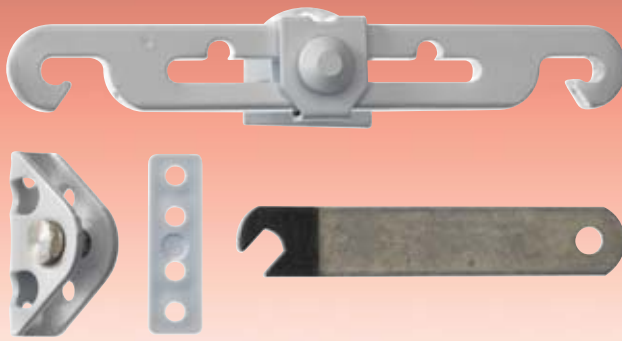

WINDOW RESTRICTOR

The **ERA Window Restrictor** is designed specifically with child safety in mind. The Window Restrictor restricts window opening to 75mm (3"). It is manufactured from high tensile aluminium and is available in two finishes. A special key is used to unlock and the lock can only be disconnected when the window is closed.

The Window Restrictor is ideal for high rise buildings as it allows ventilation with safety. It is available for both wooden and metal framed windows.

ORDERING DETAILS

Window Restrictor - Wooden Windows

White	720-12
Silver	720-72

Window Restrictor - Metal Windows

White	721-12
Silver	721-72

WINDOW RESTRICTOR - WOODEN WINDOWS