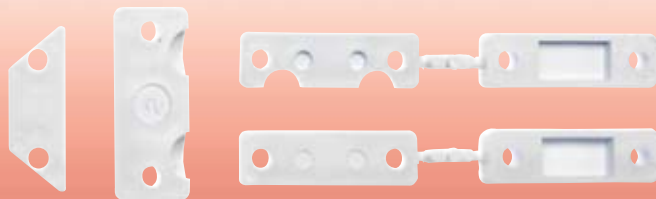

WINDOW RESTRICTOR - METAL WINDOWS