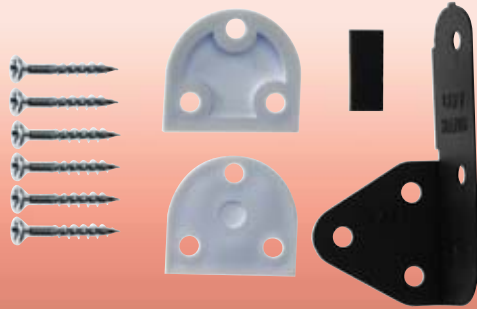

WINDOW RESTRICTOR

The **ERA Window Restrictor** is designed specifically with child safety in mind. The Window Restrictor restricts window opening to 75mm (3"). It is manufactured from high tensile aluminium and is available in two finishes. A special key is used to unlock and the lock can only be disconnected when the window is closed.

The Window Restrictor is ideal for high rise buildings as it allows ventilation with safety. It is available for both wooden and metal framed windows.

ORDERING DETAILS

Window Restrictor - Wooden Windows

White	720-12
Silver	720-72

Window Restrictor - Metal Windows

White	721-12
Silver	721-72

WINDOW RESTRICTOR - WOODEN WINDOWS