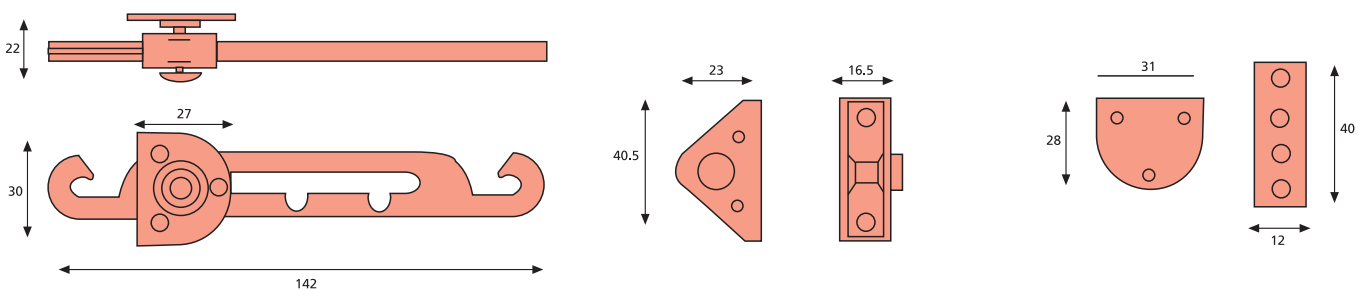

### Window Restrictor - Metal Windows

White	721-12
Silver	721-72

WINDOW RESTRICTOR - WOODEN WINDOWS

WINDOW RESTRICTOR - METAL WINDOWS

Window Restrictor

All dimensions in mm.