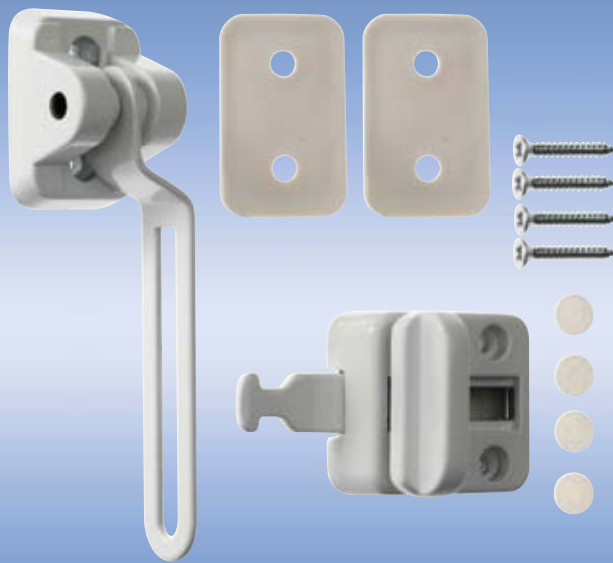

PVCU WINDOW LOCKS

The **ERA Sash Jammer** is ideal additional security for PVCU windows. It is simple to operate and easy to fit, and is non-handed for use on all applications. It is available as a standard product or with a key lock to secure the arm in place when the window is closed. If the home is left unoccupied for any length of time the key lock is ideal to ensure the windows are completely protected. The **ERA Sash Jammer** can also be fitted to a door, to provide excellent additional security.

The **ERA Ventilation Lock** has been designed especially for PVCU windows and doors. With its shaped and robust styling the ventilation lock is an excellent home safety device allowing the window to be opened for air flow but remain locked preventing entry through the window. It is simple and easy to use with no key required. It can be used on PVCU doors in the same way that a door chain is used, but as there is no chain, the door will not be scratched. As the product is non-handed it can be used for inward and outward opening doors. The ventilation lock is available in white and two different packing pieces are provided to cater for the differing heights between the leaf and frame.

SASH JAMMER AND LOCK

VENTILATION LOCK

ORDERING DETAILS

Sash Jammer - Pre-Packed

White (includes lock)	816-12
Brown (includes lock)	816-22

Sash Jammer - Bulk

White - Body only	816-15
White - Lock only	817-15
Brown - Body only	816-25
Brown - Lock only	817-25

2mm Packer for Sash Jammer

White	818-16
-------	---------------

Ventilation Lock

White	812-12
White - Bulk	812-15
Brown	812-22
Brown - Bulk	812-25

Sash Jammer

Sash Jammer Lock

Ventilation Lock

All dimensions in mm.