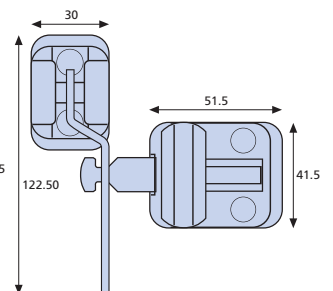

2mm Packer for Sash Jammer

White	818-16
-------	---------------

Ventilation Lock

White	812-12
White - Bulk	812-15
Brown	812-22
Brown - Bulk	812-25

Sash Jammer

Sash Jammer Lock

Ventilation Lock

All dimensions in mm.