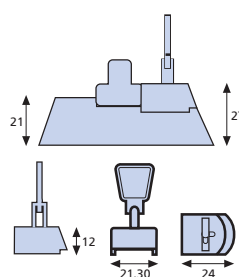

2mm Packer for Sash Jammer

White	818-16
-------	---------------

Ventilation Lock

White	812-12
White - Bulk	812-15
Brown	812-22
Brown - Bulk	812-25

Sash Jammer

Sash Jammer Lock

Ventilation Lock

All dimensions in mm.