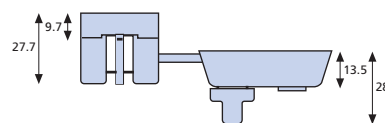

2mm Packer for Sash Jammer

White	818-16
-------	---------------

Ventilation Lock

White	812-12
White - Bulk	812-15
Brown	812-22
Brown - Bulk	812-25

Sash Jammer

Sash Jammer Lock

Ventilation Lock

All dimensions in mm.