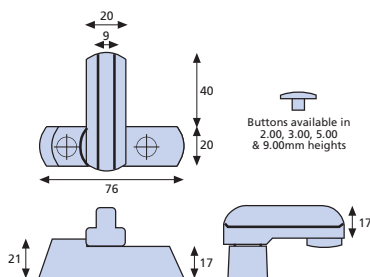

2mm Packer for Sash Jammer

White	818-16
-------	---------------

Ventilation Lock

White	812-12
White - Bulk	812-15
Brown	812-22
Brown - Bulk	812-25

Sash Jammer

Sash Jammer Lock

Ventilation Lock

All dimensions in mm.