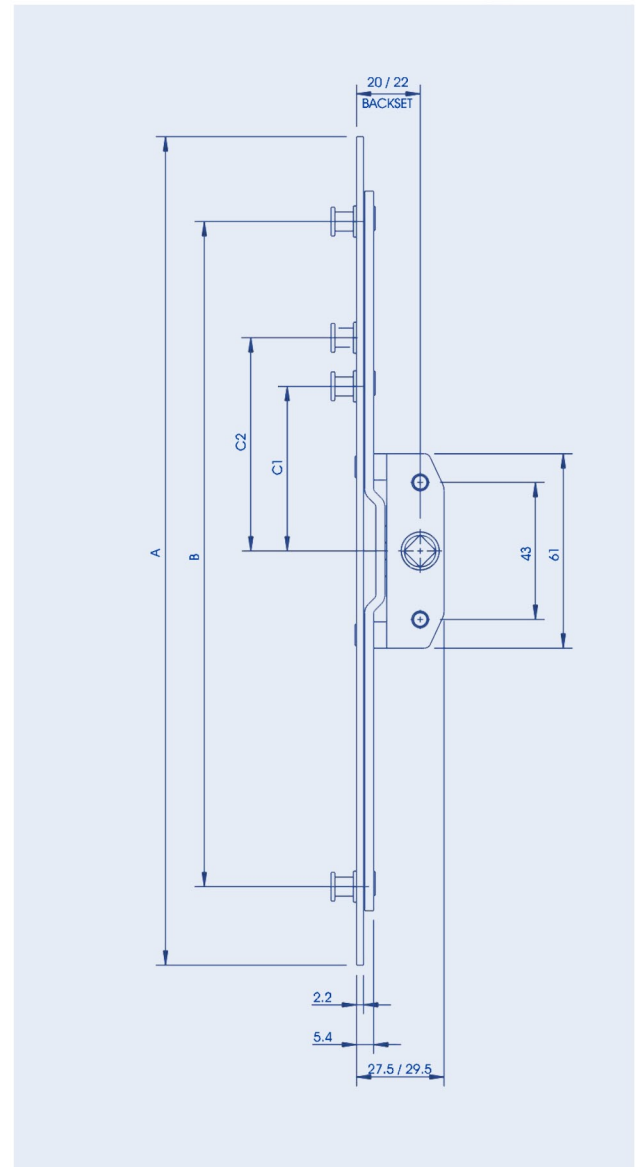

Product Options

Available with 20mm or 22mm backset and adjustable mushrooms/ cams. Bar available in 6 sizes, 8mm cam height.

Bar	A	B	C1	C2	Sash Rebate	No. of Cams
1	250mm	140mm	-	-	285 - 425mm	2
2	400mm	280mm	-	-	425 - 625mm	2
3	600mm	480mm	-	-	625 - 825mm	2
4	800mm	680mm	-	-	825 - 1025mm	2
5	1000mm	880mm	139.5mm	158.5mm	1025 - 1225mm	3
6	1200mm	1080mm	139.5mm	158.5mm	1225 - 1425mm	3

See opposite for complete list of product codes.