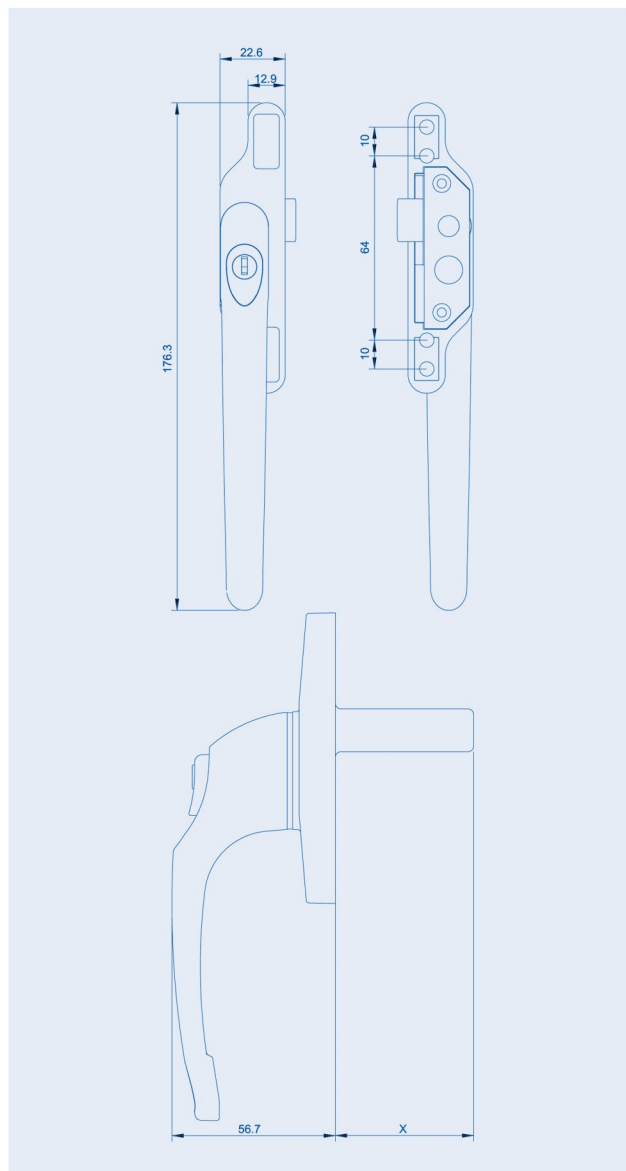

HANDED

PTO

AUTOLOCK

ALUMINIUM
WINDOWS

SARACEN
SECURE

10
YEAR
GUARANTEE