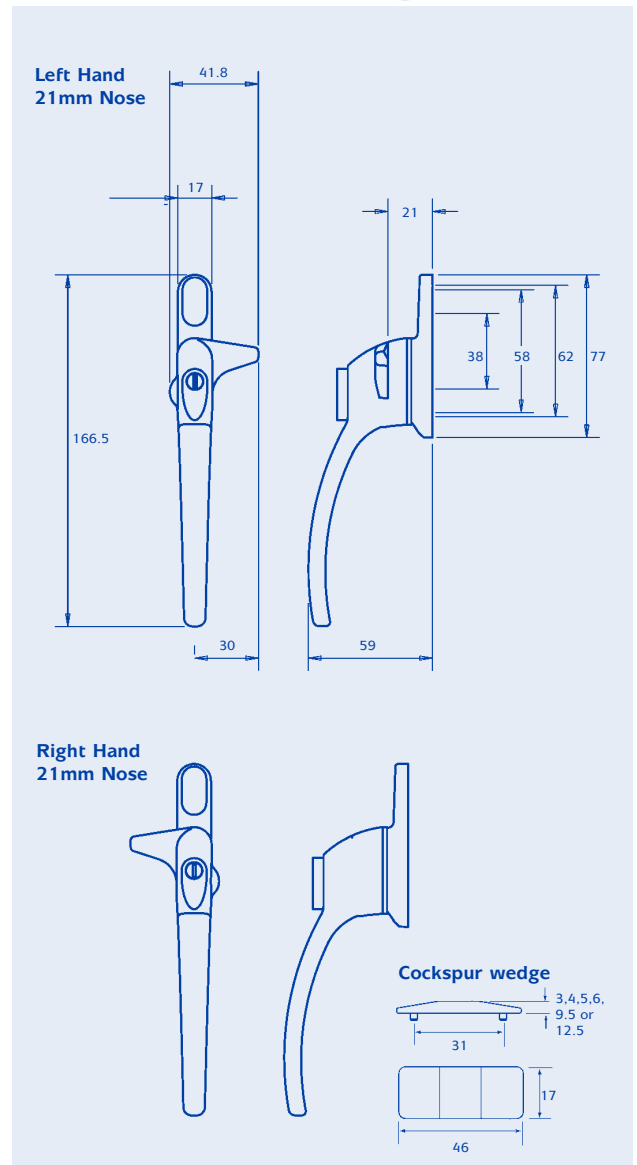

Product Options

Available in White, Black, Gold and Chrome finishes.
Handed In-line version only. Locking or Non-locking option.
Buttons available in Black.
See opposite for complete list of product codes.