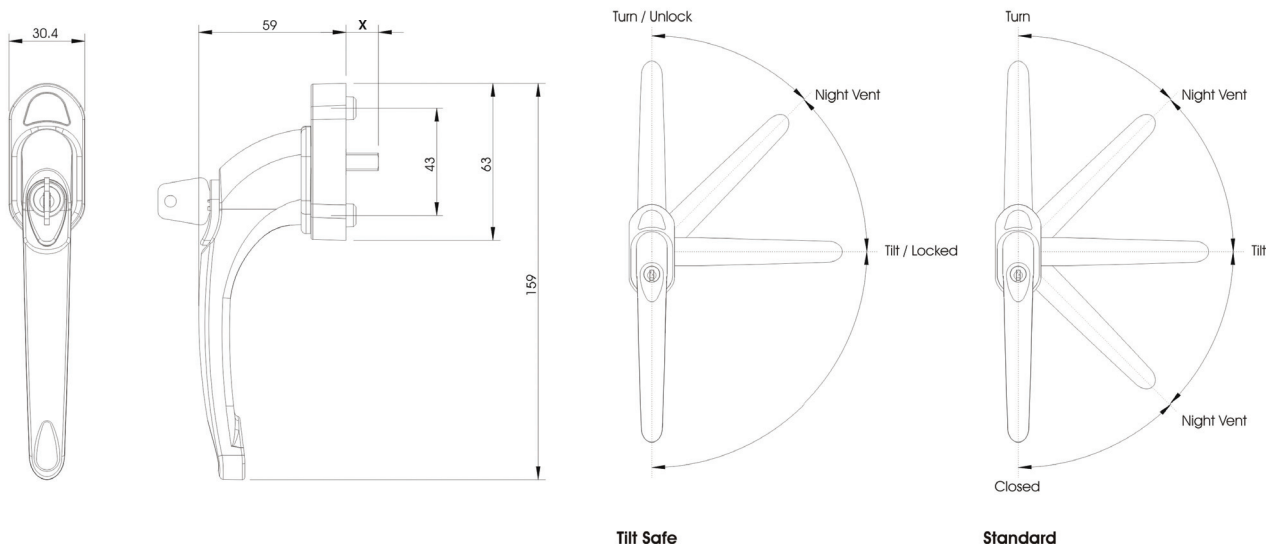

TECHNICAL DATA