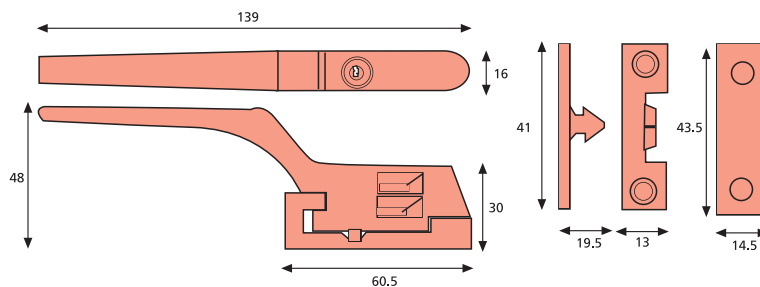

LOCKING HANDLES

The **ERA 808 Locking Handle** fits most wooden casement windows. It is self-locking, needing the cut key only to unlock. The mechanism allows fully closed locking or partial opening for ventilation.

ORDERING DETAILS

Cut Key

White **808-12**

Brassed **808-32**

Spare Keys for 808 Locking Handle

Cut Key **591-56**

Key Blank **682-56**

808 Locking Handle

All dimensions in mm.