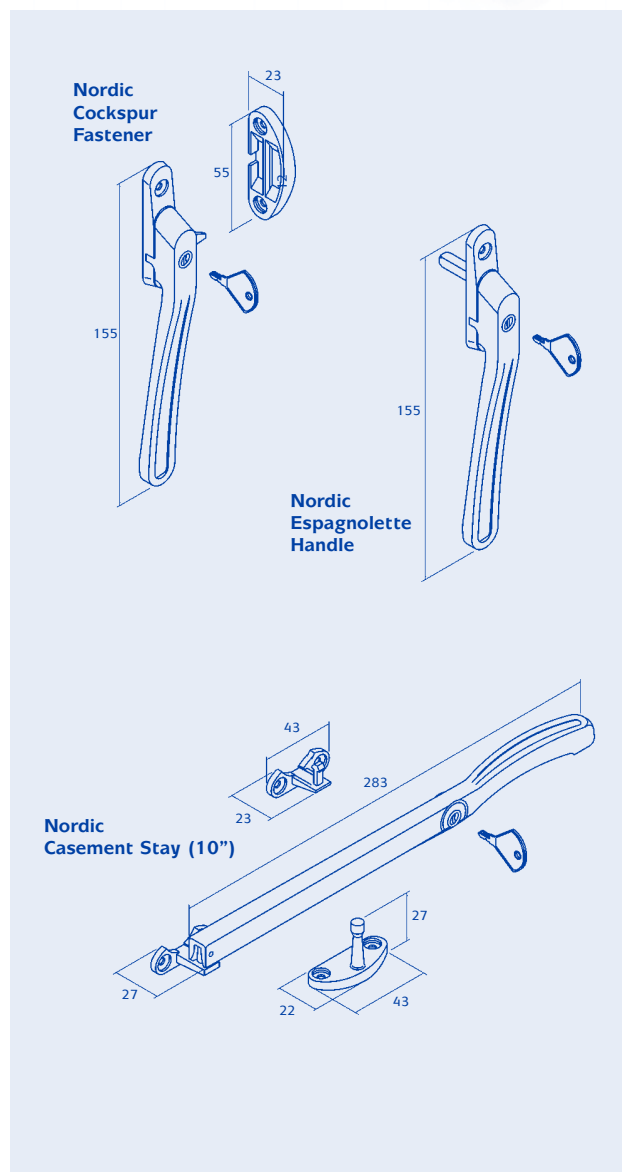

Product Options

Available in White or Gold Powder Paint, Satin Chrome Plate and Brass finishes.
See opposite for complete list of product codes.