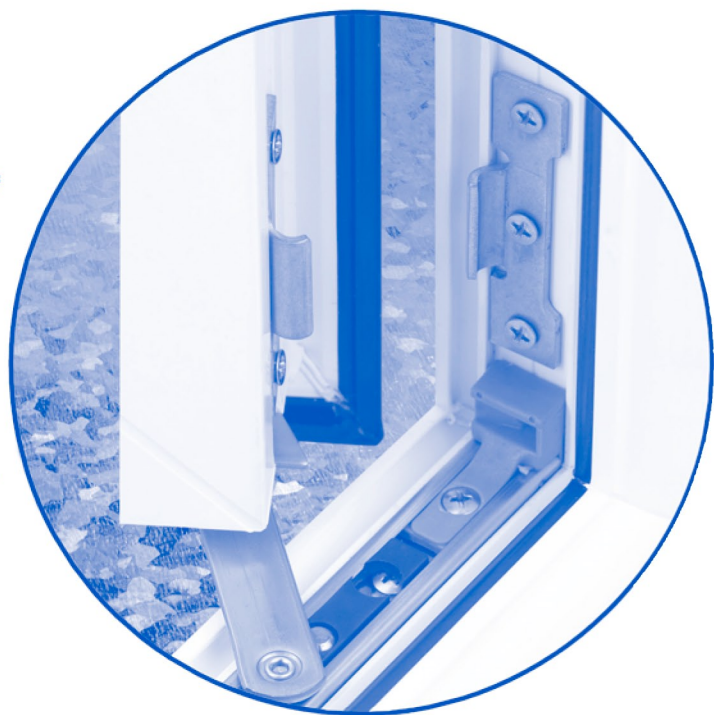

HINGEGUARD

hinge side security plates

Hingeguard is the ideal solution to the provision of extra security to the hinged side of a window.

Designed to engage only when the window is under attack, the security plates prevent disengagement by supporting the friction hinge.

Hingeguard plates may be retro-fitted to enhance security to existing windows.

Extensive testing has confirmed that where Hingeguard security plates are used in conjunction with non-security friction hinges, the windows have exceeded the security requirements of BS 7950*.

A pair of Hingeguard plates should be fitted to support each hinge and positioned against the end cap to achieve maximum security.

Easy to fit, the plates require no special drilling or routing and are each held in place by three fixings.

Suitable for LSH Egress and non-Egress Friction Hinges.

*Dependent upon window system and fitting conditions