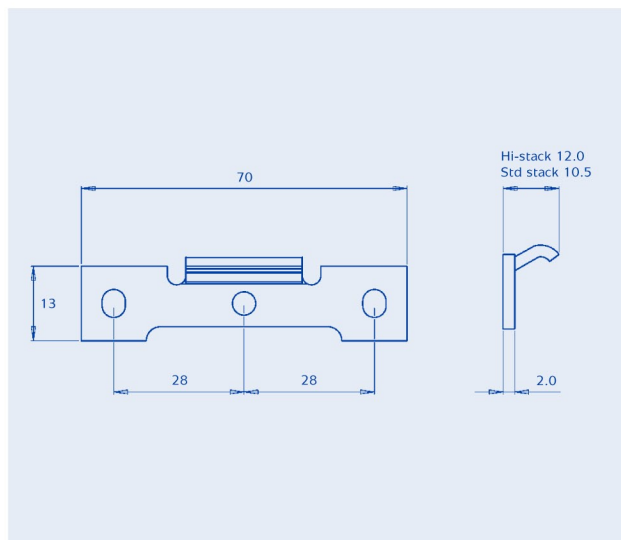

### Material specification

|                             |  |
|-----------------------------|--|
| <b>Security Plate:</b>      | Stamped and formed to shape<br>Stainless Steel BS EN 10088-2:2005 1.4301<br>430 S17 Stainless Steel                                |
| <b>Screw Specification:</b> | For optimum strength use<br>12 screws per window:<br>4.8mm x 38 into PVC-U<br>M4 x 35 into reinforcement<br>Panhead or countersunk |

### Product options

13.5mm and 16.5mm stack.

See opposite for complete list of product codes.

## Part numbers

| Description     | 13.5mm      | 16.5mm      |
|-----------------|-------------|-------------|
| Stainless Steel | WAHGSS05018 | WAHGSS05019 |