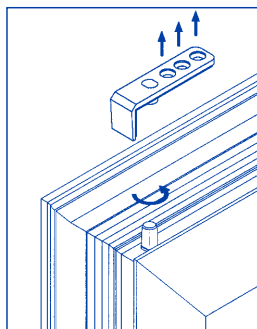

Available with 9.5mm or 11.5mm latch and 20mm or 22mm backset. Rods available in 4 lengths.

Bar	Min	Max
1	299mm	429mm
2	429mm	689mm
3	689mm	1049mm
4	1049mm	1409mm

See opposite for complete list of product codes.

Final adjustment after window is installed

Remove end guide and adjust rod end by screwing clockwise or anti-clockwise until rod is just touching the outer frame.

This ensures maximum security.

SARACEN DEADLOCK