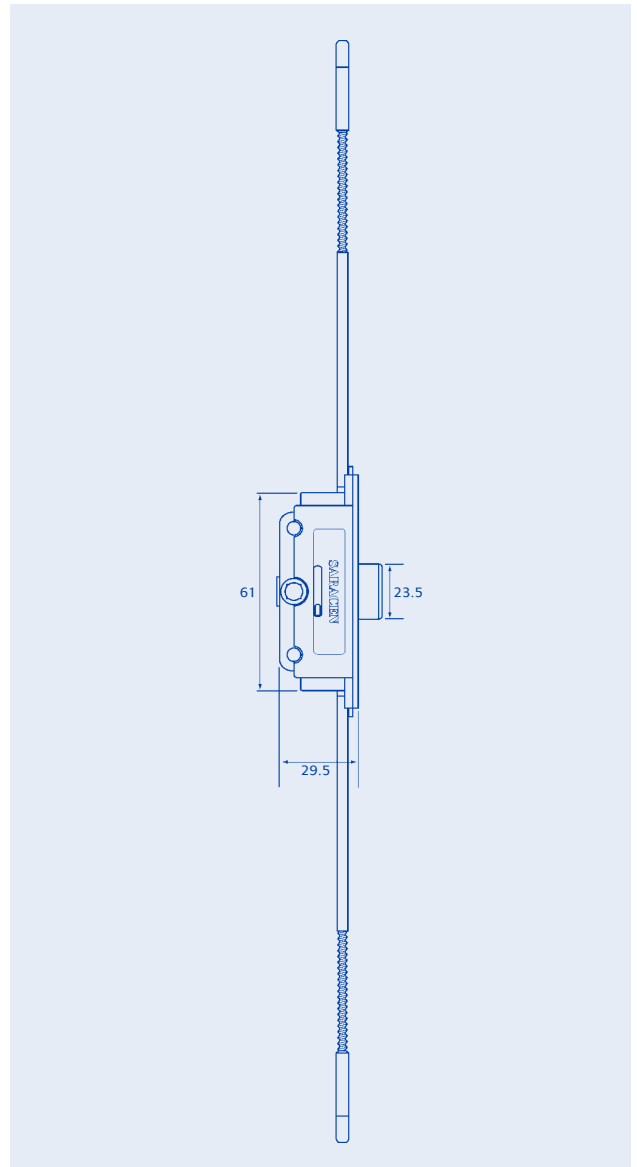

Material specification

Gearbox:	High strength Zinc Alloy
Bars:	Aluminium tube, plated Mild Steel bar with high tensile Brass bolt end.
Keeps:	Sylon Composite (part) or die cast Zinc Alloy

Product Options

Available with 9.5mm or 11.5mm latch and 20mm or 22mm backset. Rods available in 4 lengths.

Bar	Min	Max
1	299mm	429mm
2	429mm	689mm
3	689mm	1049mm
4	1049mm	1409mm

See opposite for complete list of product codes.

Final adjustment after window is installed

Remove end guide and adjust rod end by screwing clockwise or anti-clockwise until rod is just touching the outer frame.

This ensures maximum security.

SARACEN DEADLOCK

Rods	Sash Rebate Size	Crimped	Clip-fit	Snap-fit
Size 1	299 - 429mm	WLXRZY3111J	WLXRZY4841E	WLXRZY8381F
Size 2	429 - 689mm	WLXRZY3112J	WLXRZY4842E	WLXRZY8382F
Size 3	689 - 1049mm	WLXRZY3113J	WLXRZY4843E	WLXRZY8383F
Size 4	1049 - 1409mm	WLXRZY3114J	WLXRZY4844E	WLXRZY8384F