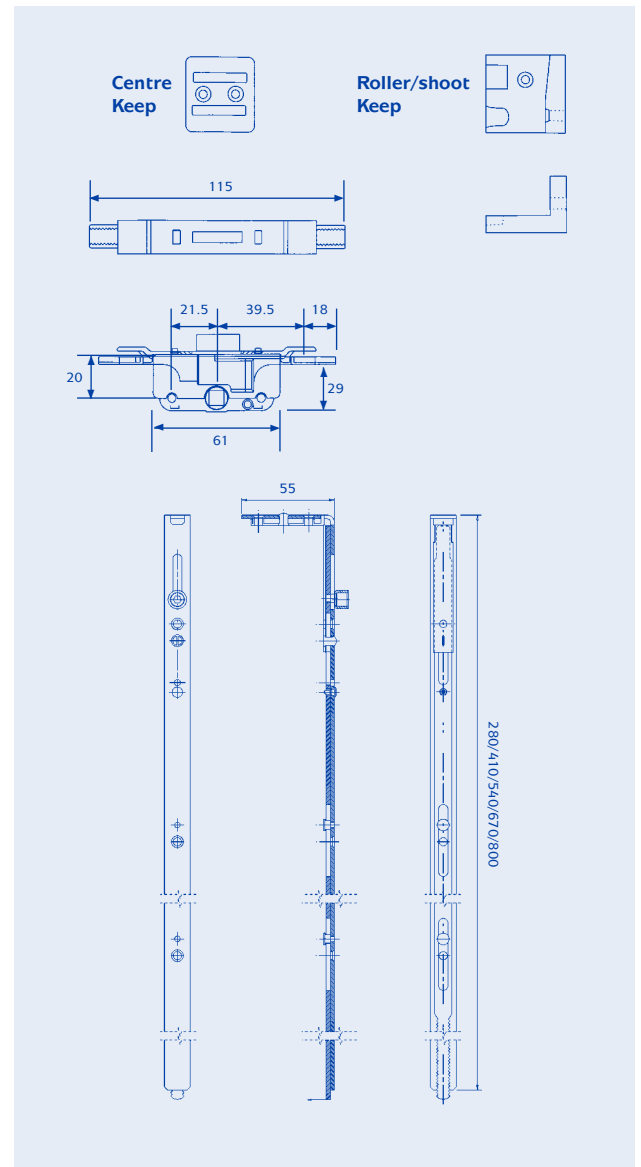

Product Options

Available with 9.5mm, 11.5mm and 13.5mm latch and 20mm or 22mm backset.
Bars available in 5 sizes, with shallow Eurogroove options.

Bar	Rebate
1 280mm	330 - 640mm
2 410mm	590 - 900mm
3 540mm	850 - 1160mm
4 670mm	1110 - 1420mm
5 800mm	1370 - 1680mm

See opposite for complete list of product codes.