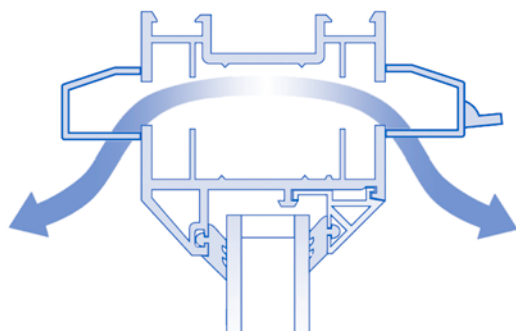

F VENT

through frame 'clip fit' window ventilator

Greenwood's aesthetically pleasing F vent has been designed to have minimal visual impact when installed. Tested to accordance with current British & European standards (BS EN 13141-1 2004 Ventilation for Buildings) and Part F compliant, this new addition is the future for ventilation.

Available in 2500mm² and 1250mm² equivalent area models for Building Regulation compliance. Equivalent area now replaces free area for the measurement of trickle ventilators under Part F for both new build and refurbishment applications.

Vents are available as traditional screw fix installation or a new clip fit option, which effectively reduces installation time on-site and in production. The clip has been designed to fit securely to a range of profile depths and is provided already installed in the ventilator body.

Manufactured from PVCu, the F vent is available in a range of colours to suit variety of window profiles including PVCu, timber and wood effect finishes. 10 or 12 mm slot options offer flexibility for existing machine set up.

Models and physical specification

Model	Configuration	Equivalent Free Area (mm²)	Dimensions (mm) (length x height x depth)	Slot Sizes (mm)	Control	Colour Options
1250FB	F Vent Internal Unit & Outer Canopy	1362	238 x 16.5 x 21		B	W, BW, B, T, WIBO, WITO
2500FB	F Vent Internal Unit & Outer Canopy	2583	383 x 16.5 x 21		B	W, BW, B, T, WIBO, WITO

Control: Bottom (B).

Colours: White (W), Brilliant White (BW), Brown (B) Tan (T), White Inner Brown Outer (WIBO), White Inner Tan Outer (WITO).

Supplied assembled.