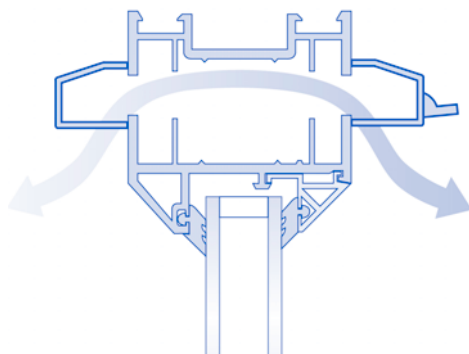

S VENT

through frame slotvent

Greenwood's S Vent is suitable for all window types, provides trickle ventilation in line with current Building Regulations and is available in 3000, 4000 and 6000 models.

Supplied as a complete package, the internal mechanism has a number of control options including, front, bottom and pull cord operations, ensuring maximum flexibility for the end user. The external canopy is supplied with an integral flyscreen and provides excellent weather protection.

Aesthetically pleasing and manufactured from rigid PVCu, the S Vent is simply screw fixed to the window frame and is supplied with push fit screw covers to conceal fixing points. The S Vent is available in a range of colours and can be supplied with differing internal and external colours. The vent can also be used in conjunction with Greenwood's PVCu Permavent glazed-in Bar Carriers.

An optional sleeve is available for bridging the window frame across the rout.

Models and physical specification

Model	Configuration	Free Area (mm ²)	Overall Dimensions (mm)	Slot Sizes (mm)	Control	Colour
3000S	S Vent internal & external	3000	305 x 22 x 23	243 12.5	F, B	W, BW, B, T WIBO, WITO
4000S	S Vent internal & external	4000	400 x 22 x 23	163 15.5 163 12.5	F, B	W, BW, B, T WIBO, WITO
6000S	S Vent internal & external	6000	550 x 22 x 23	243 15.5 243 12.5	F	W, B, WIBO
4000SBI	2x4000SB inners	4000	400 x 22 x 23	163 12.5	B	W
4000SBEG	4000SB 4000EG	4000	400 x 22 x 23	243 15.5 243 12.5	B	W, BW