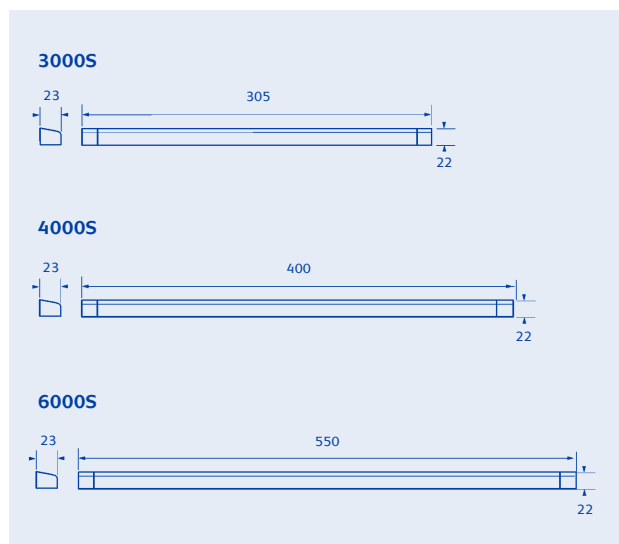

S VENT

through frame slotvent

Greenwood's S Vent is suitable for all window types, provides trickle ventilation in line with current Building Regulations and is available in 3000, 4000 and 6000 models.

Supplied as a complete package, the internal mechanism has a number of control options including, front, bottom and pull cord operations, ensuring maximum flexibility for the end user. The external canopy is supplied with an integral flyscreen and provides excellent weather protection.

An optional sleeve is available for bridging the window frame across the rout.

Models and physical specification

Model	Configuration	Free Area (mm ²)	Overall Dimensions (mm)	Slot Sizes (mm)	Control	Colour
3000S	S Vent internal & external	3000	305 x 22 x 23	243 12.5	F, B	W, BW, B, T WIBO, WITO
4000S	S Vent internal & external	4000	400 x 22 x 23	163 15.5 163 12.5	F, B	W, BW, B, T WIBO, WITO
6000S	S Vent internal & external	6000	550 x 22 x 23	243 15.5 243 12.5	F	W, B, WIBO
4000SBI	2x4000SB inners	4000	400 x 22 x 23	163 12.5	B	W
4000SBEG	4000SB 4000EG	4000	400 x 22 x 23	243 15.5 243 12.5	B	W, BW