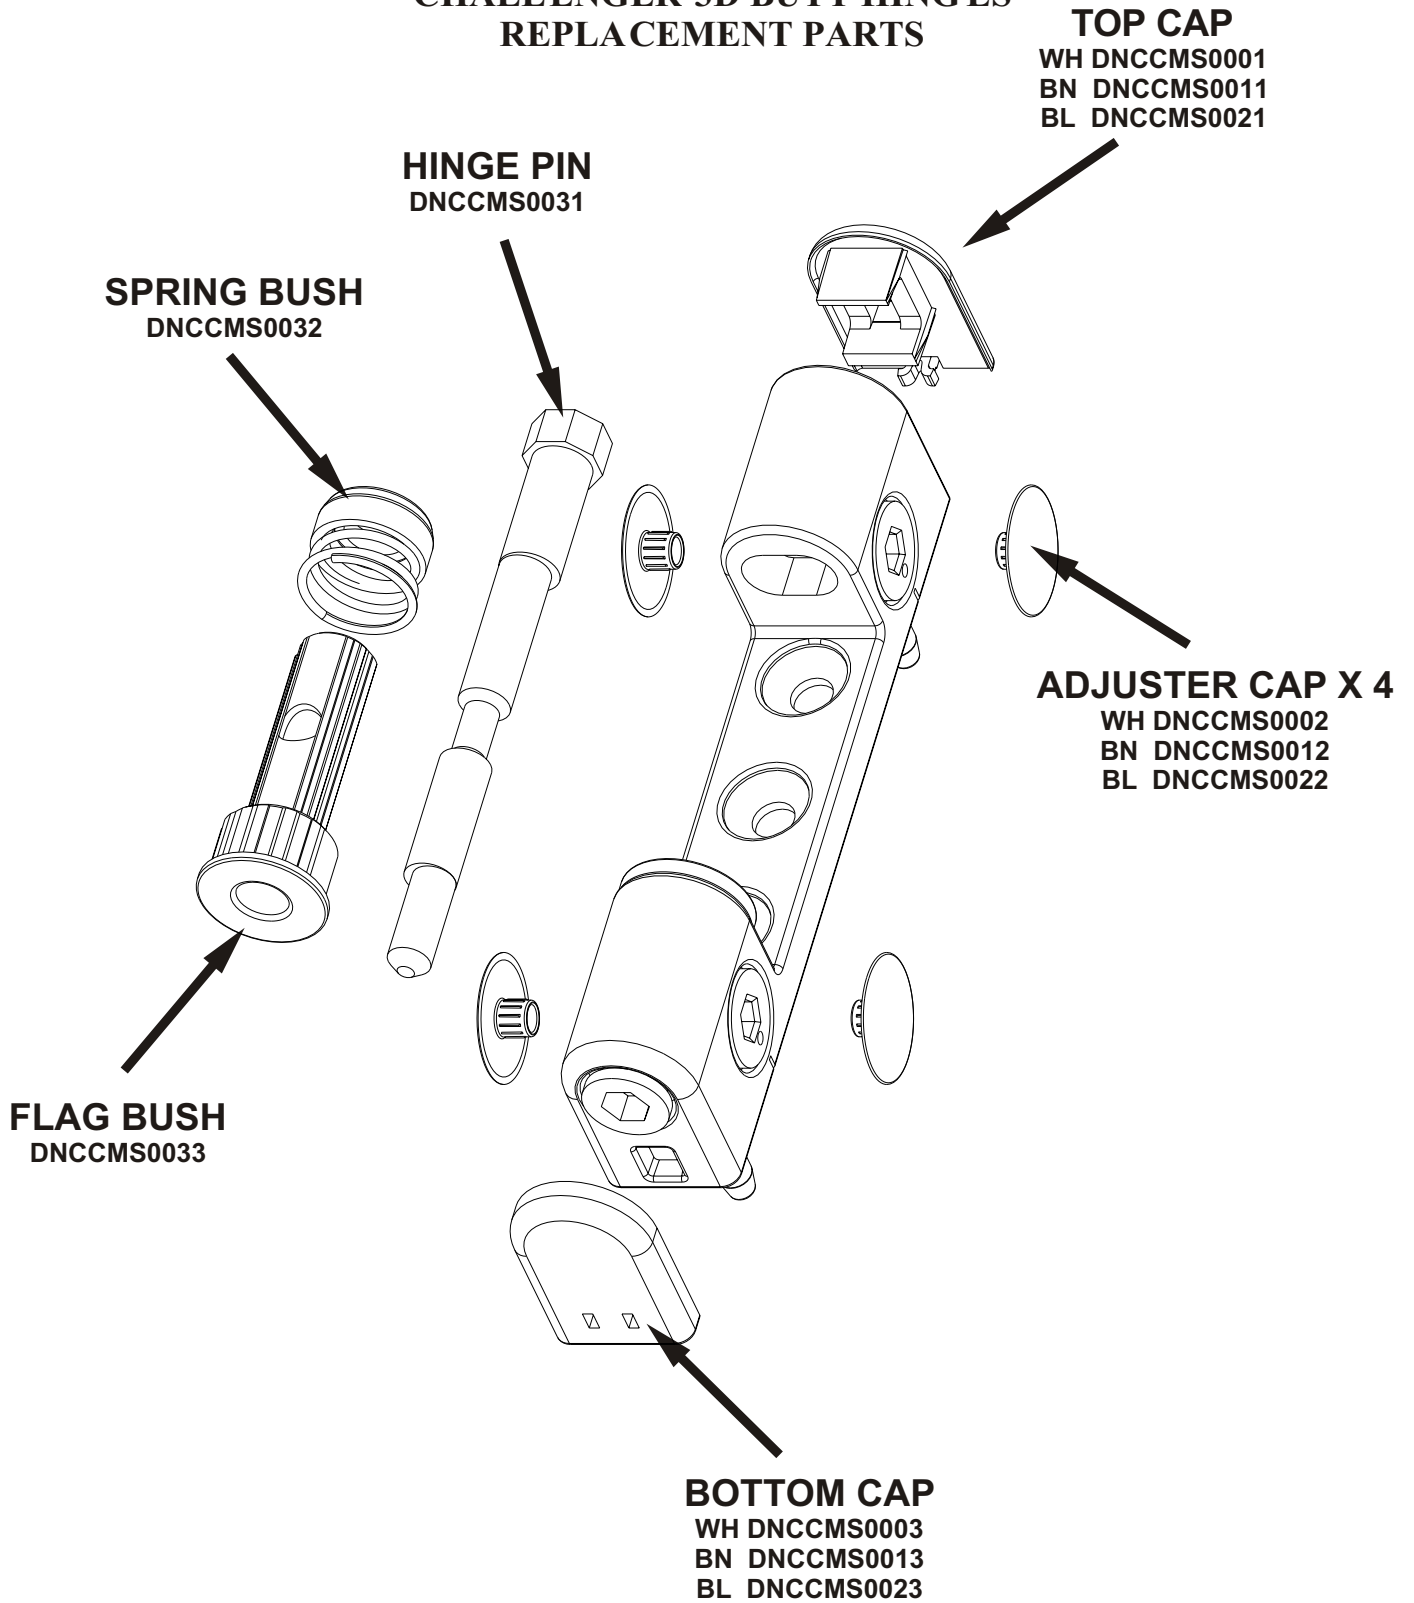

### CHALLENGER 3D BUTT HINGES REPLACEMENT PARTS

ERA  
Straight Road, Short Heath, Willenhall,  
West Midlands. WV12 5RA  
Tel: 01922 490060  
Fax: 01922 490044  
Email: info@era-security.com