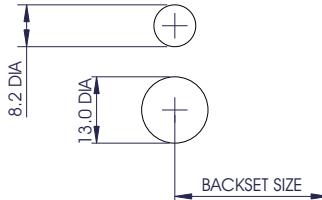

DCLSCO0004

grouphomesafe

CYLINDER SECURITY DEVICE MPL COMPOSITE DOOR PREP DETAIL

SECTION A-A

OUTSIDE