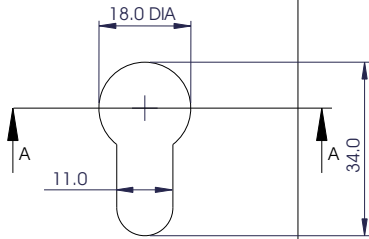

DCLSCO0004

grouphomesafe

CYLINDER SECURITY DEVICE MPL COMPOSITE DOOR PREP DETAIL

SECTION A-A

OUTSIDE