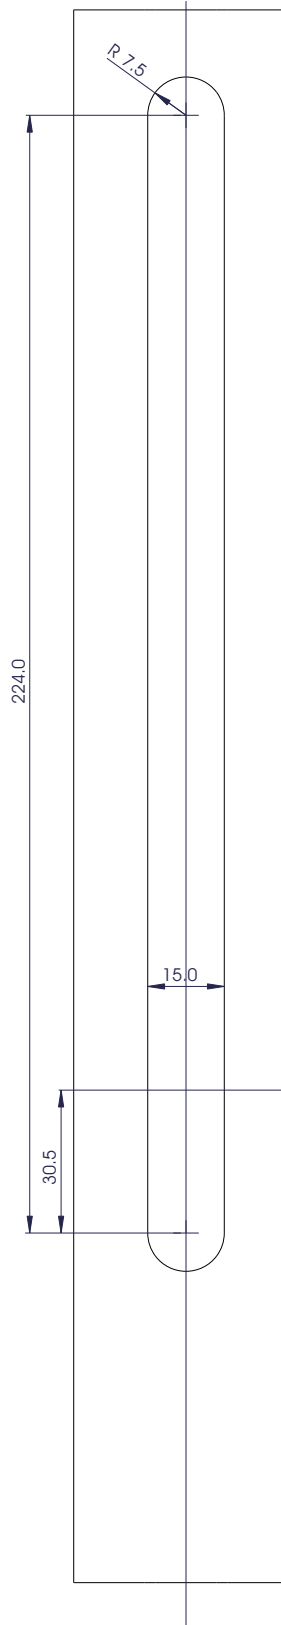

DCLSCO0004

grouphomesafe

CYLINDER SECURITY DEVICE MPL COMPOSITE DOOR PREP DETAIL

SECTION A-A

OUTSIDE