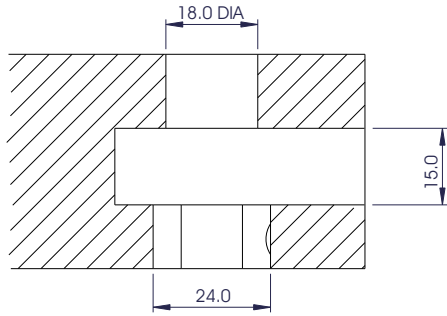

DCLSCO0004

grouphomesafe

CYLINDER SECURITY DEVICE MPL COMPOSITE DOOR PREP DETAIL

SECTION A-A

OUTSIDE