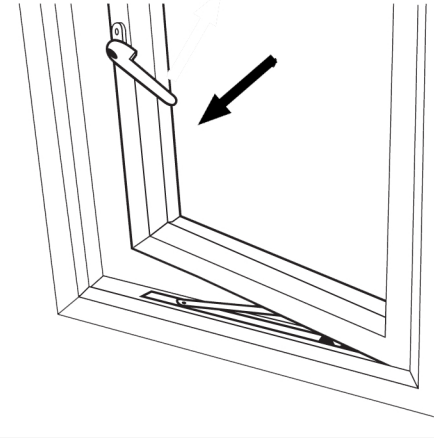

# FOR YOUR INFORMATION AND SAFETY

This window has been fitted with a Multi-purpose opening hinges.  
The following information explains how to operate the hinge and window safely.

## B TO OPEN TO EASY CLEAN

- ① Open the window fully using the handle

- ② Slide the window along the track by pulling the window edge

## C TO RESET HINGE

- ① Simply close the window with the handle to reset the hinge