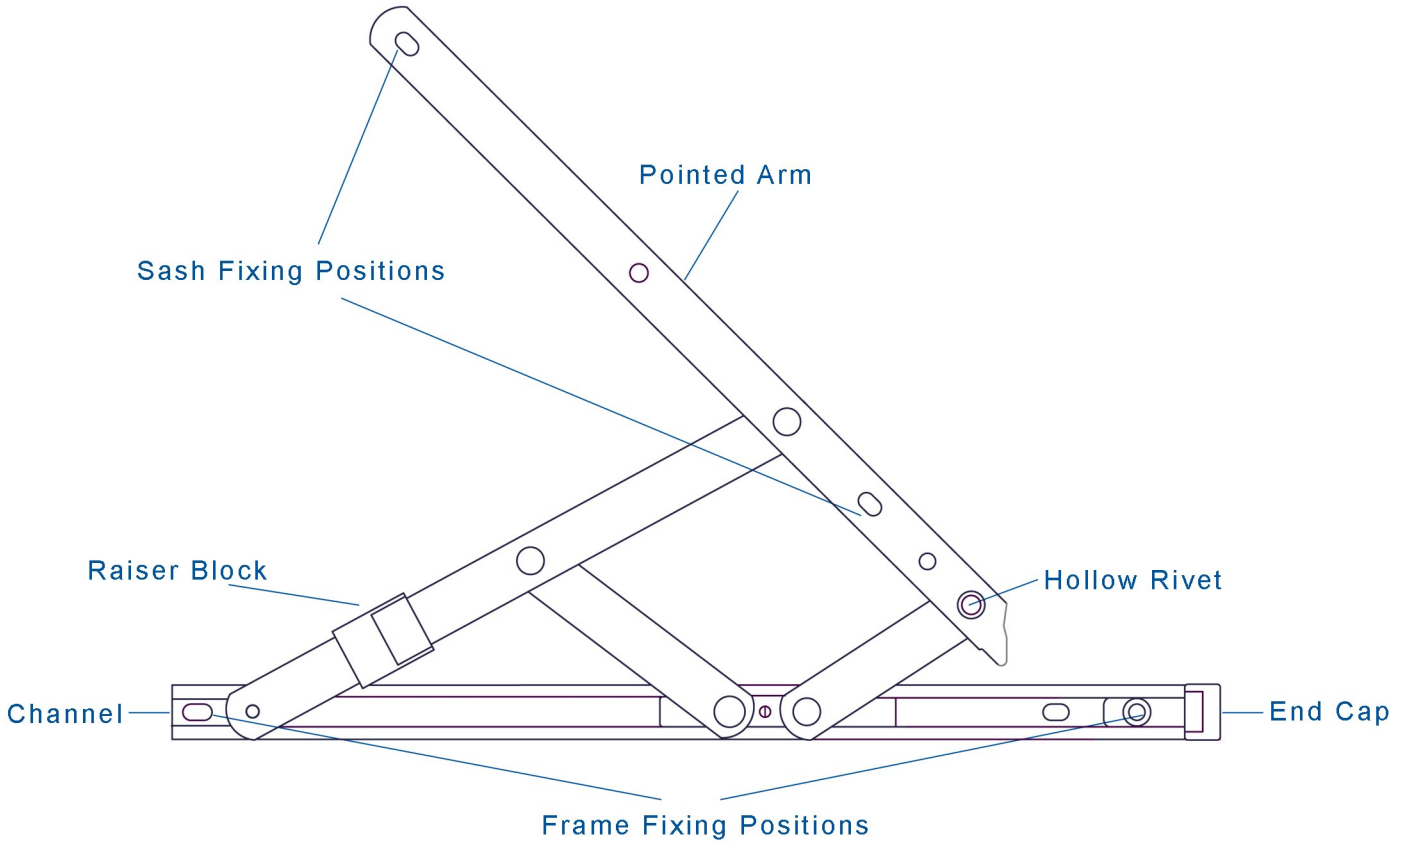

grouphomesafe

Friction Hinge Identification

Dimension A - Stack Height

From bottom of hinge to top of hinge (mm)

Dimension B - Overall Hinge Length

Overall dimension of hinge in length (inches)