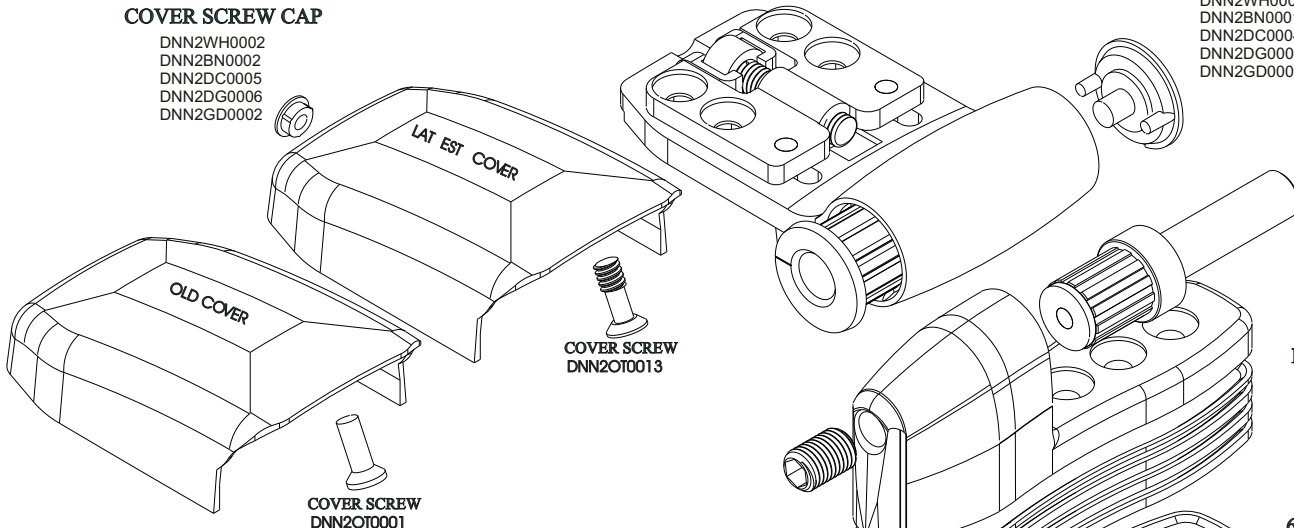

grouphomesafe

Nexus Replacement Parts

COVER SCREW CAP

- DNN2WH0002
- DNN2BN0002
- DNN2DC0005
- DNN2DG0006
- DNN2GD0002

COVER CAP

- DNN2WH0001
- DNN2BN0001
- DNN2DC0004
- DNN2DG0001
- DNN2GD0001

PACKER SET

- DNNCBN0001
- DNNCDG0003
- DNN2WH0004