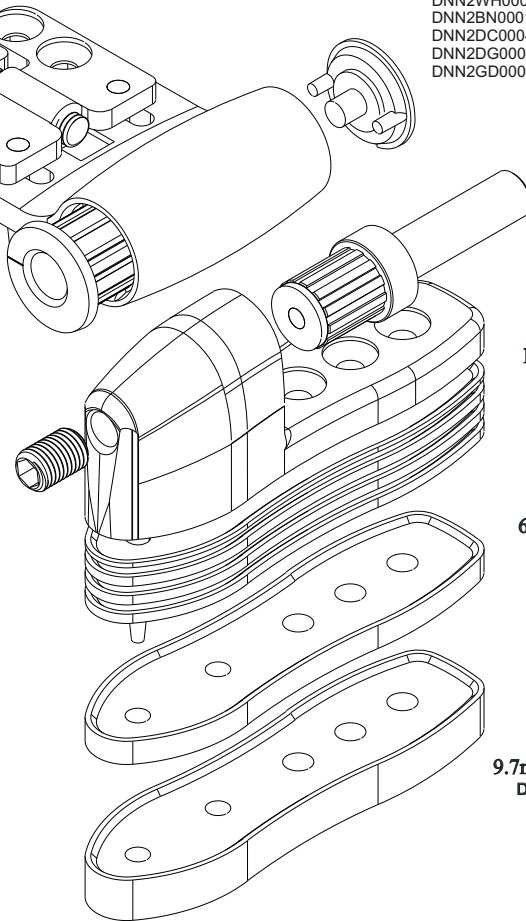

9.7mm PACKER

- DNN2DC0003

DNNCWH0032
DNNCBN0032

85
SYNSEAL
SYNERJY

100
SYNSEAL
SYNERJY

DNNCWH0033
DNNCBN0033

DNNCWH0034
DNNCBN0034

85
VEKA FS

100
VEKA FS

DNNCWH0035
DNNCBN0035

Issue 01
Dated 06.06.06